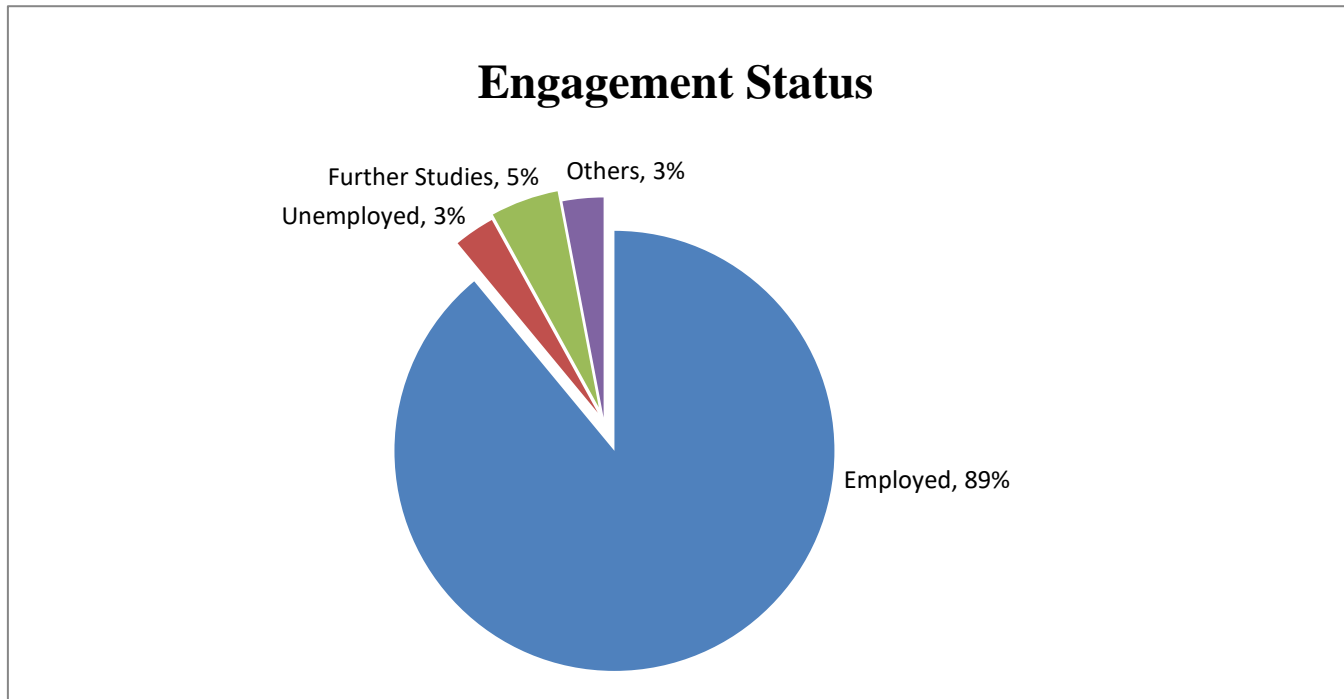

Graduate Employment Statistics of BEngECE 2018 Graduates

Cut-off date of the Survey: 31 December 2018