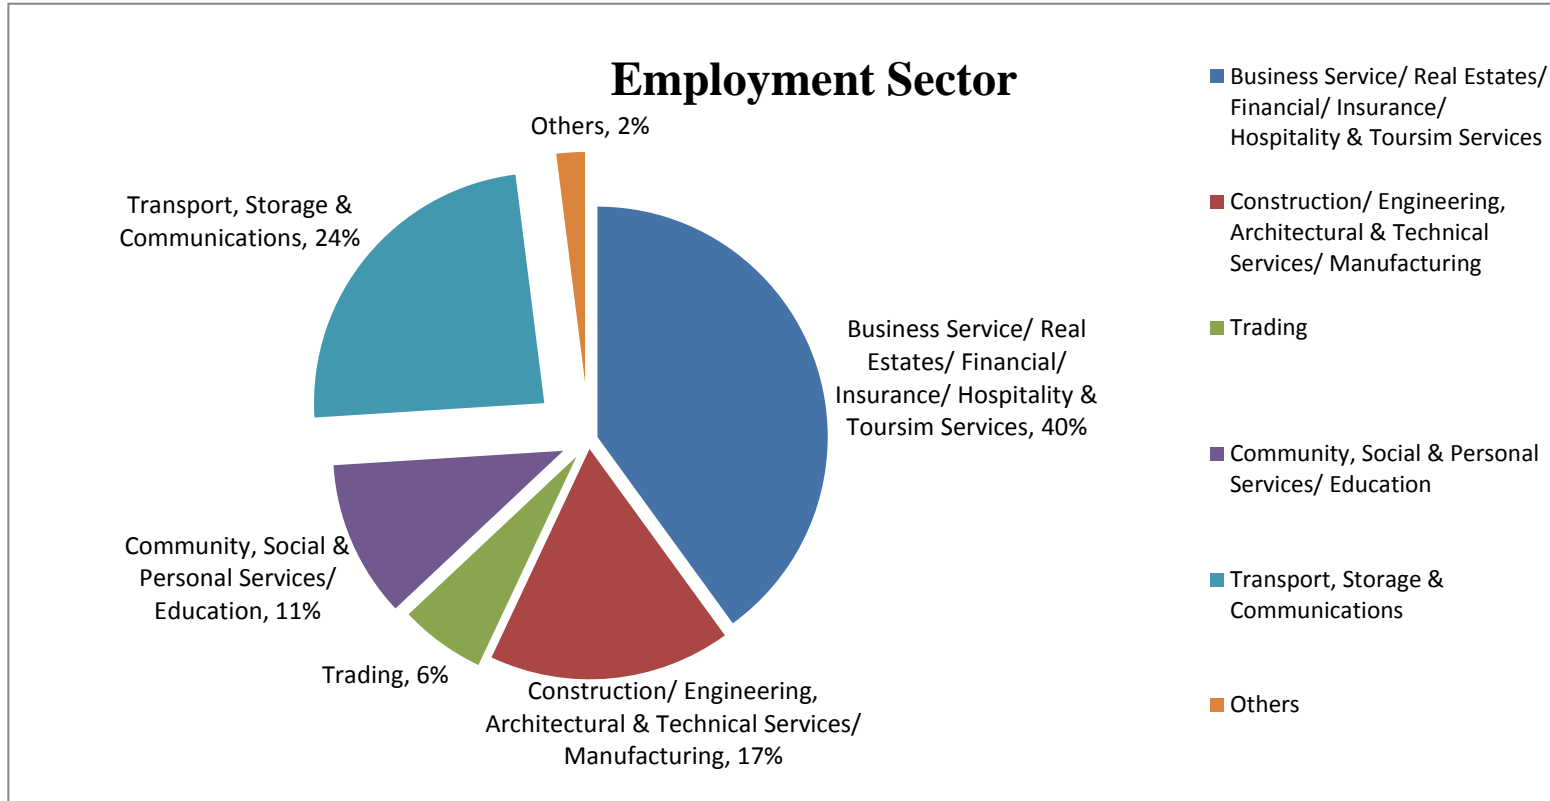

## Graduate Employment Statistics of BEngIE 2017 Graduates

Cut-off date of the Survey: 31 December 2017