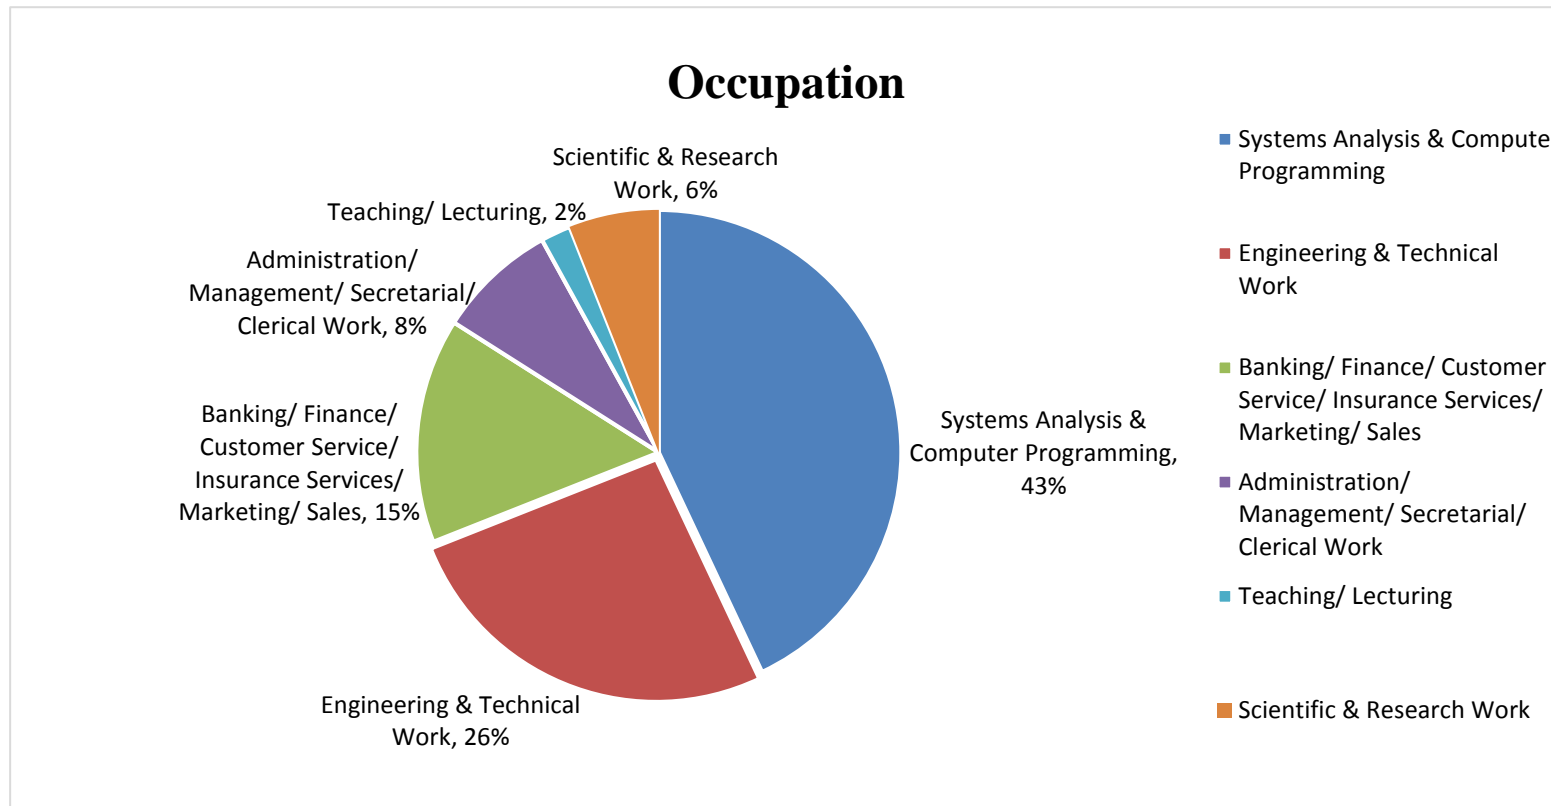

Graduate Employment Statistics of BEngIE 2017 Graduates

Cut-off date of the Survey: 31 December 2017