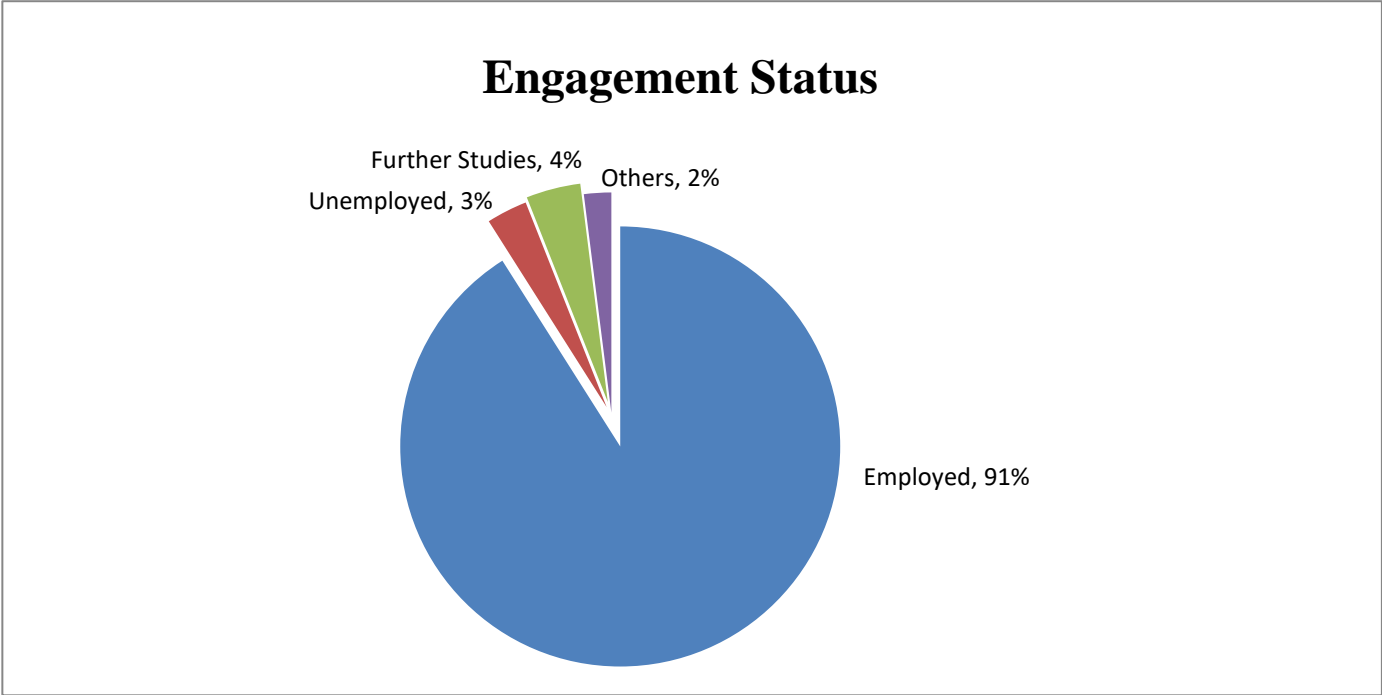

Graduate Employment Statistics of BEngIE 2018 Graduates

Cut-off date of the Survey: 31 December 2018