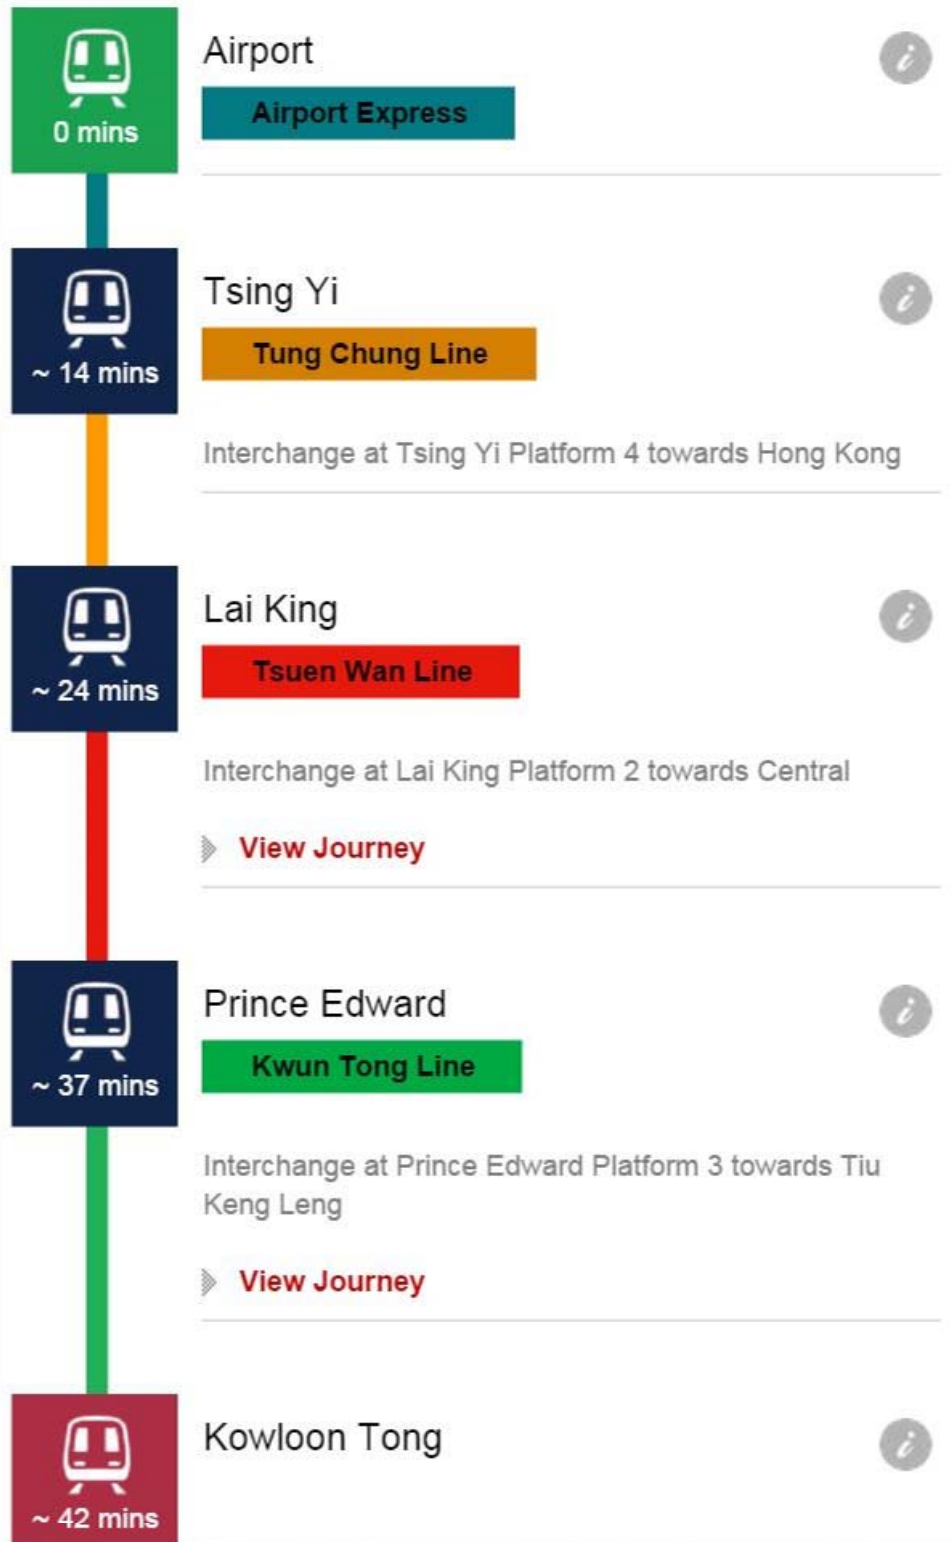

From Airport Via Tsing Yi To Kowloon Tong

Estimated Journey Time ~ 42 Mins

[Show First / Last Train]

Remarks
Please click [here](#) for information on Estimated Journey Time.

FARE INFO

[Hide]

AIRPORT EXPRESS

Octopus⁴ Single Journey Ticket¹

Adult	60.0	60.0²
Concessionary	30.0	30.0²

MTR STANDARD CLASS FARE

Octopus⁴ Single Journey Ticket¹

Adult	Free	9.0²
Child (Concessionary)	Free	4.0²
Elderly (Concessionary)	Free	4.0²
Persons with Disabilities	Free	-
Student³	Free	-

[Terms & Conditions]

HONG KONG

Airport

Airport Express

0 mins

Tsing Yi

Tung Chung Line

~ 14 mins

Lai King

Tsuen Wan Line

~ 24 mins

Prince Edward

Kwun Tong Line

~ 37 mins

Kowloon Tong

~ 42 mins