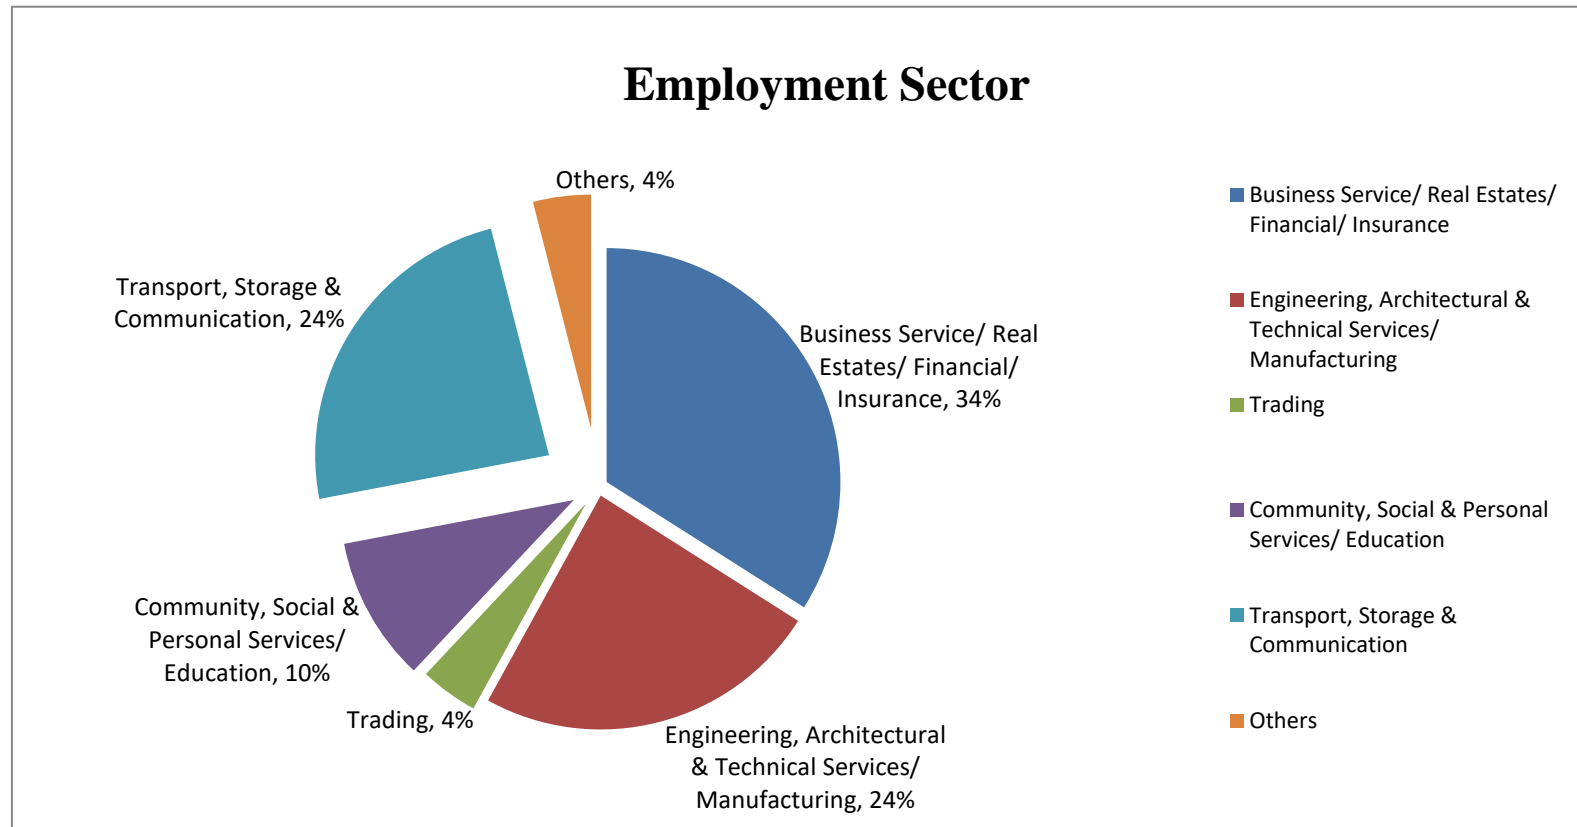

## Graduate Employment Statistics of BEngCE/ BEngCDE 2019 Graduates

Cut-off date of the Survey: 31 December 2019