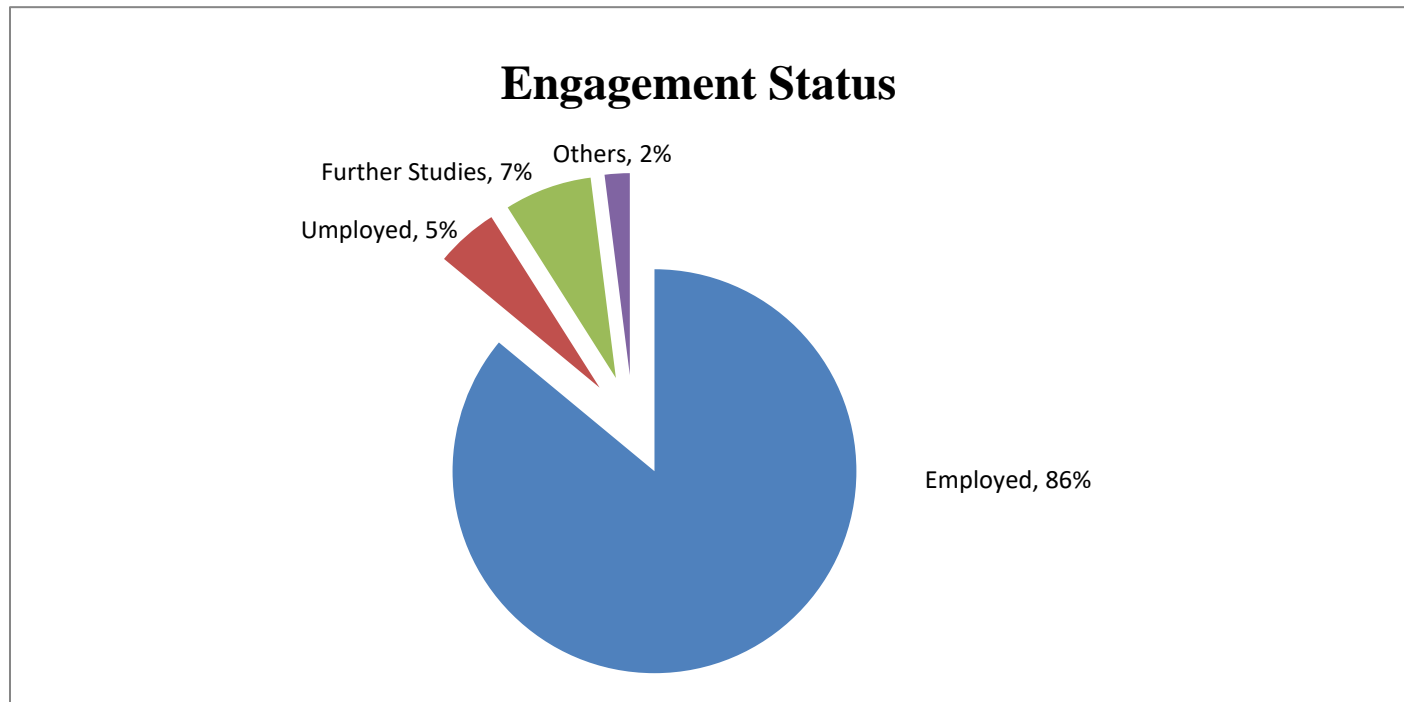

## Graduate Employment Statistics of BEngCE/ BEngCDE 2019 Graduates

*Cut-off date of the Survey: 31 December 2019*