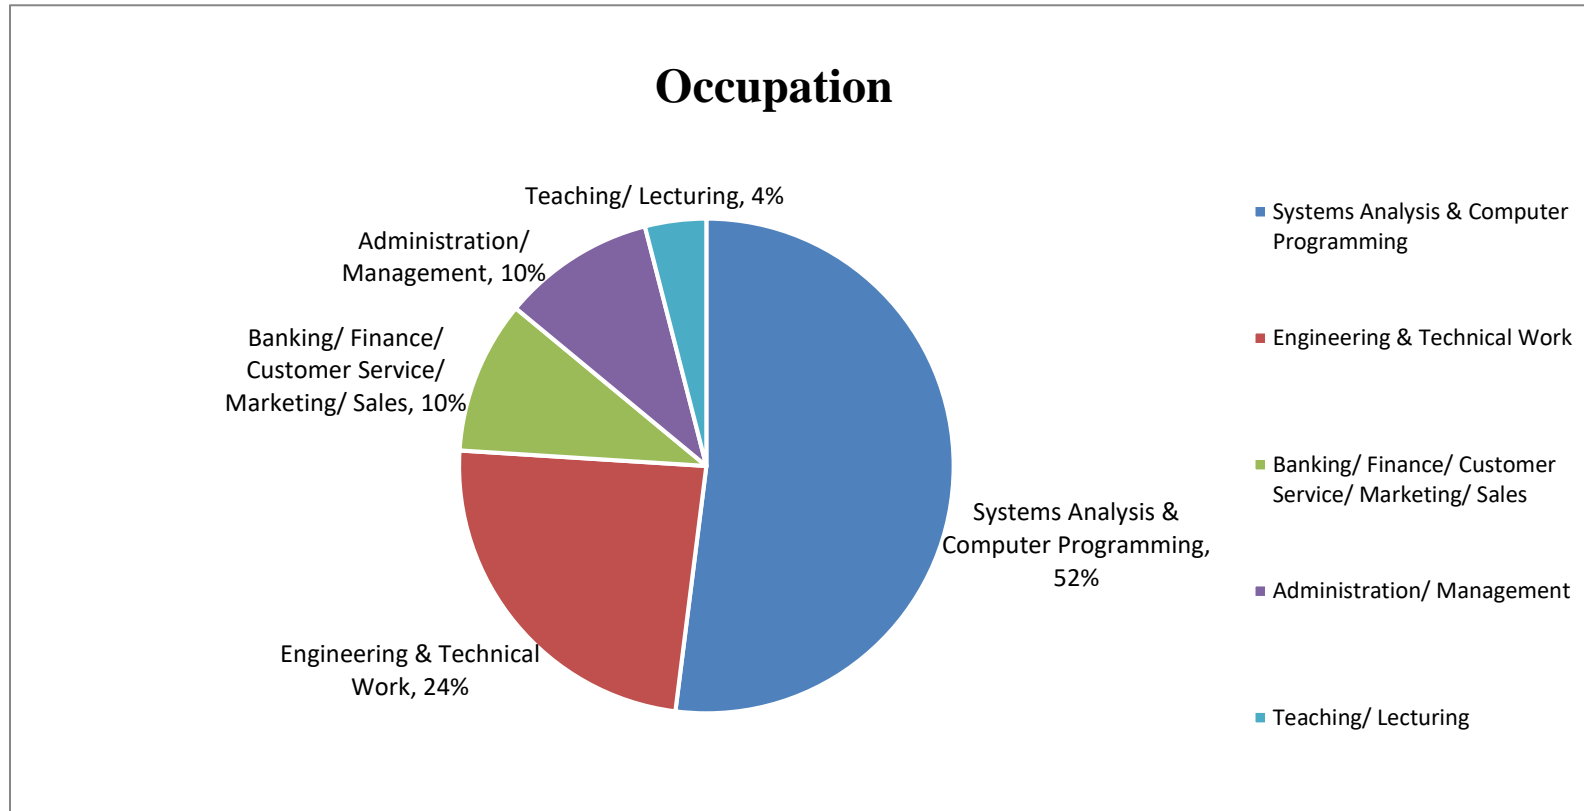

Graduate Employment Statistics of BEngCE/ BEngCDE 2019 Graduates

Cut-off date of the Survey: 31 December 2019