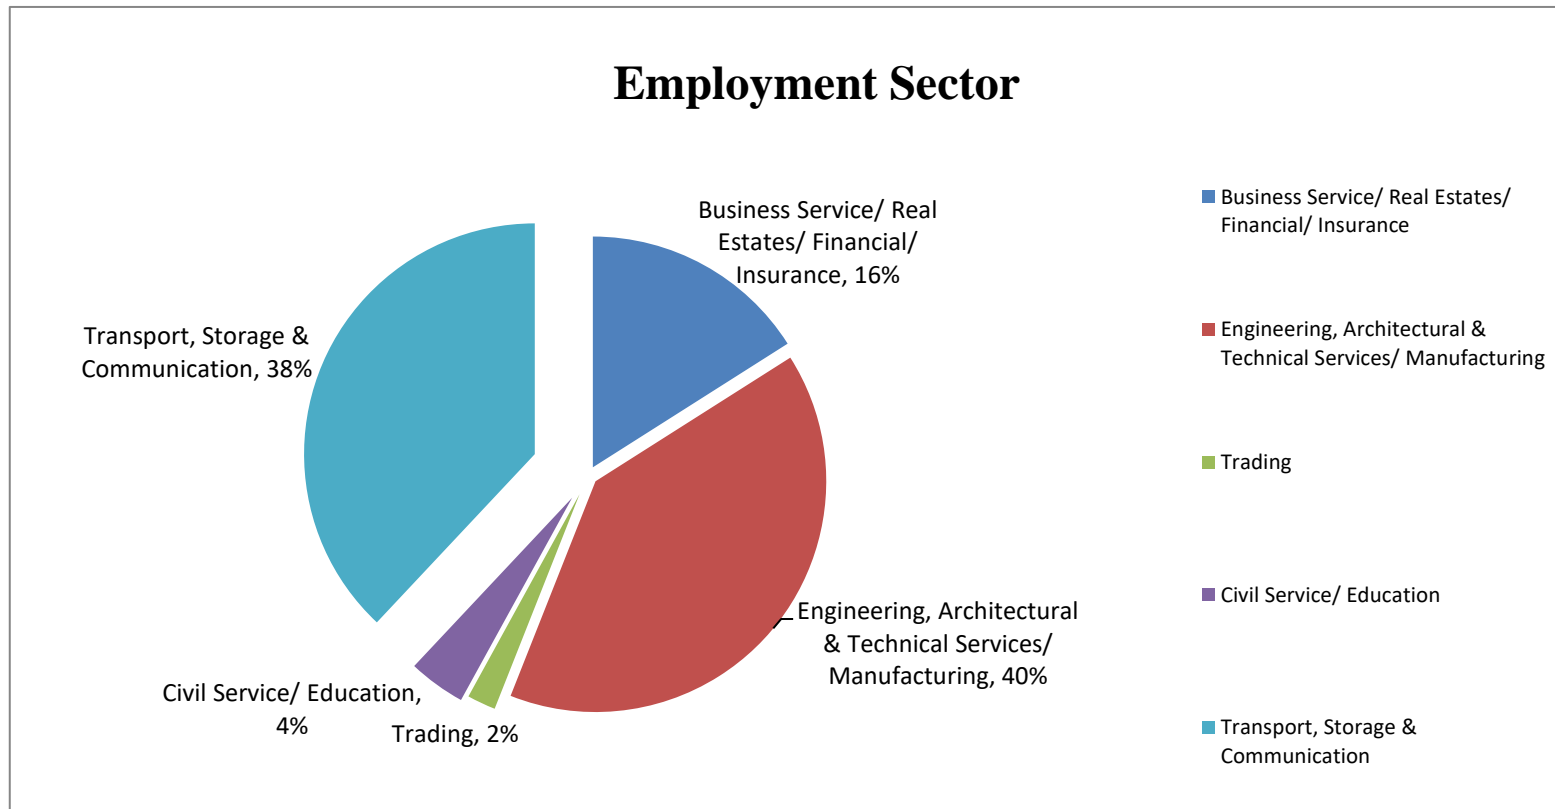

Graduate Employment Statistics of BEngECE 2019 Graduates

Cut-off date of the Survey: 31 December 2019