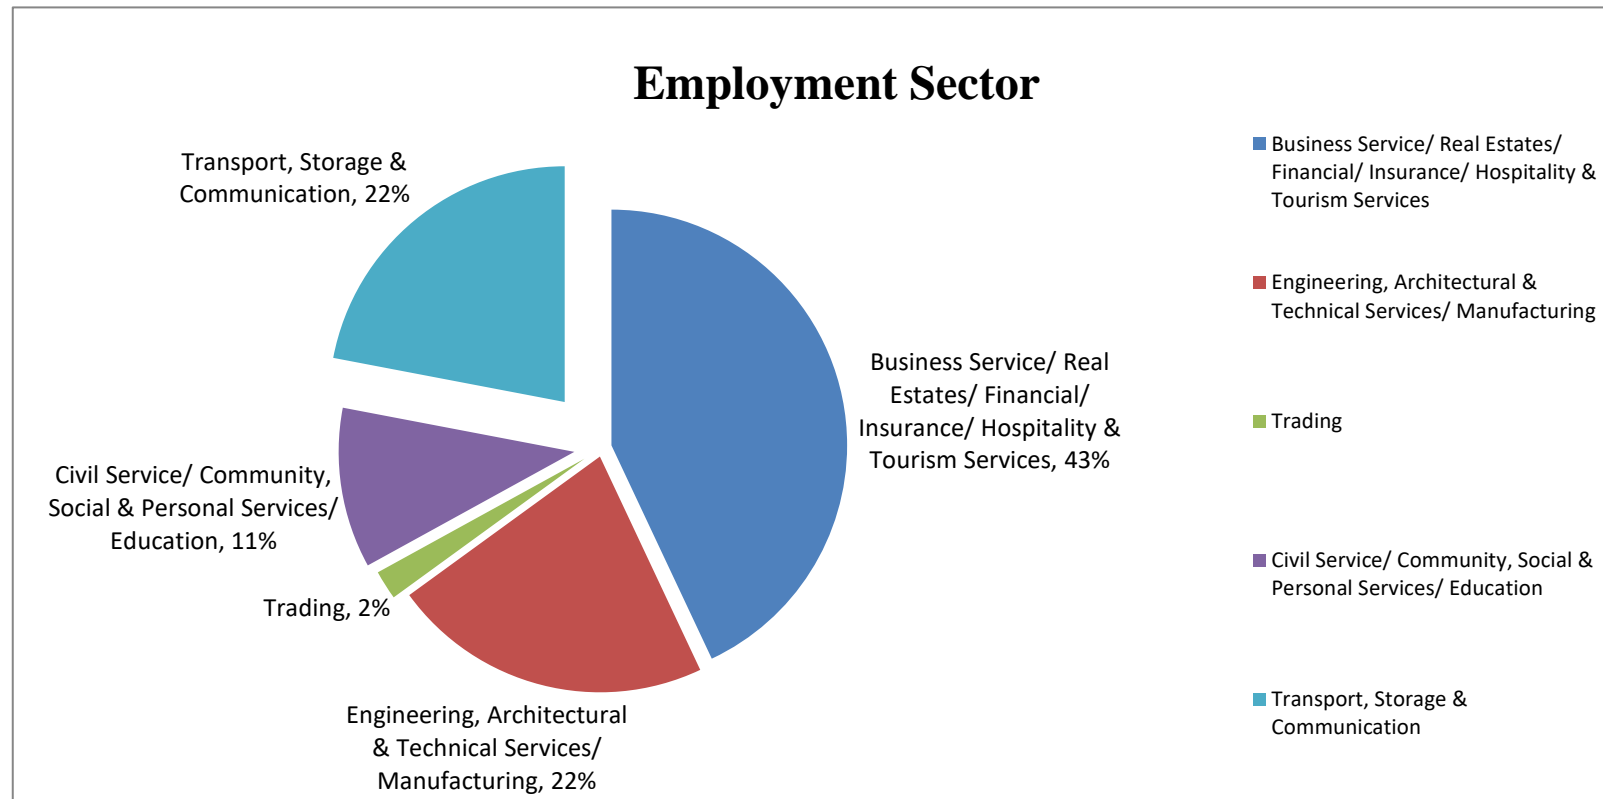

Graduate Employment Statistics of BEngIE 2019 Graduates

Cut-off date of the Survey: 31 December 2019