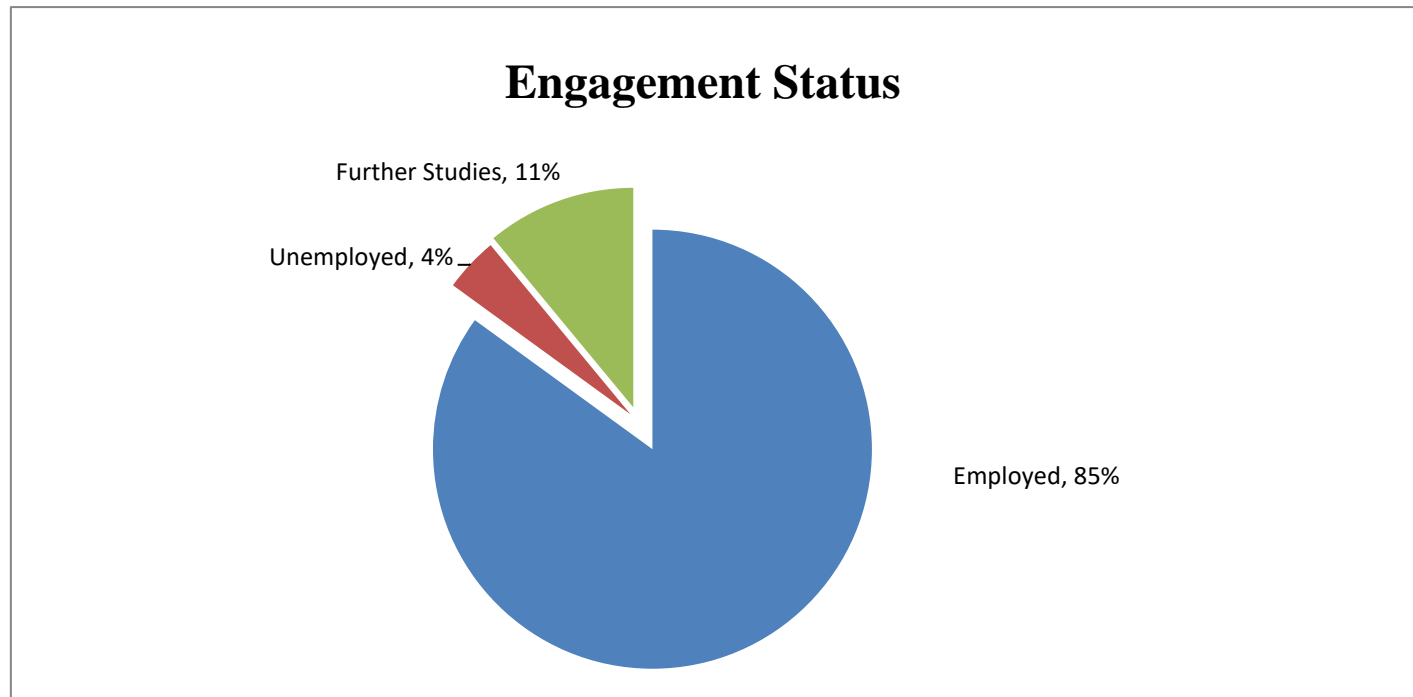

## Graduate Employment Statistics of BEngIE 2019 Graduates

*Cut-off date of the Survey: 31 December 2019*