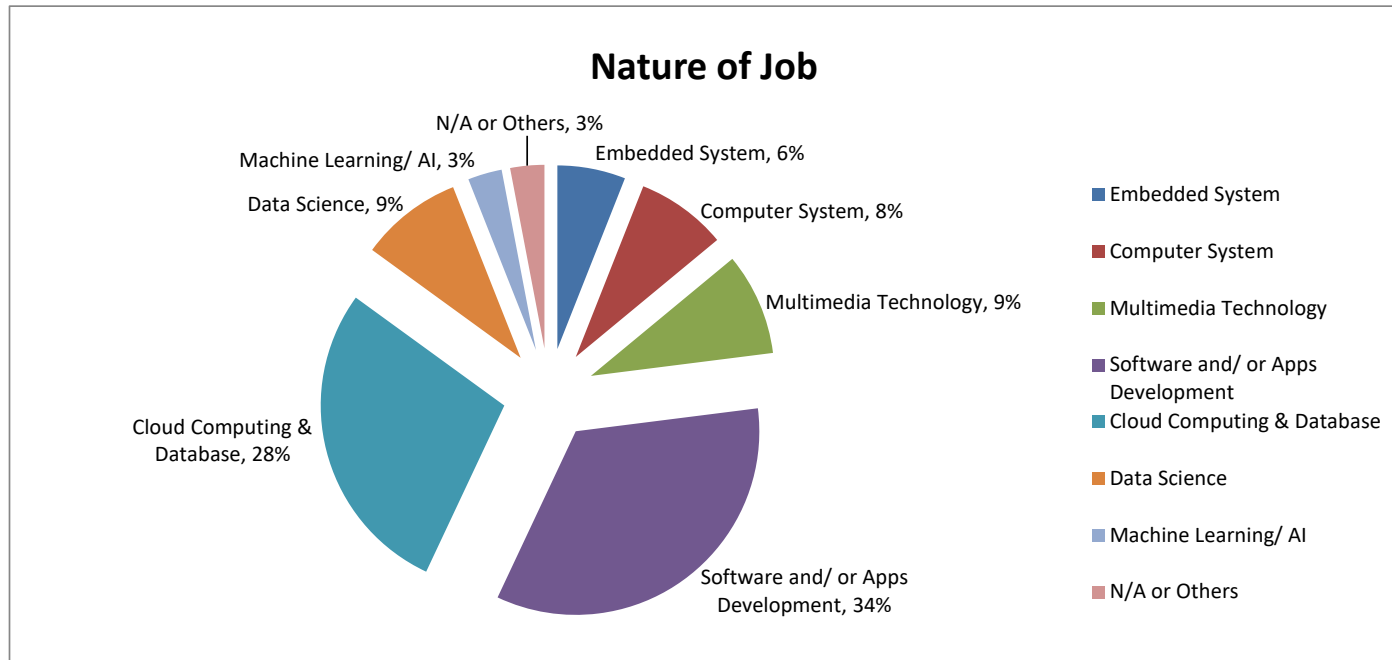

Graduate Employment Statistics of BEngCE/ BEngCDE 2019 Graduates

Remark: The statistics are extracted from Employment Survey of EE 2019 Graduates conducted by the Department of Electrical Engineering in November 2019.