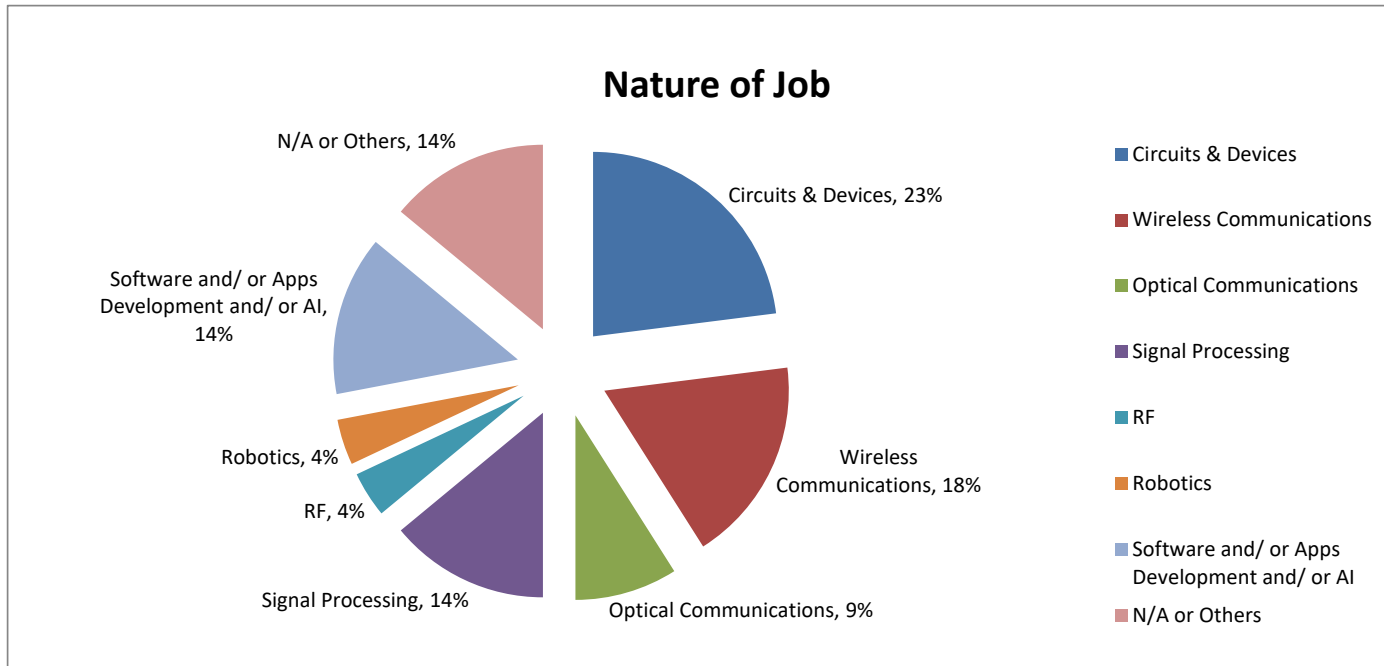

Graduate Employment Statistics of BEngECE 2019 Graduates

Remark: The statistics are extracted from Employment Survey of EE 2019 Graduates conducted by the Department of Electrical Engineering in November 2019.