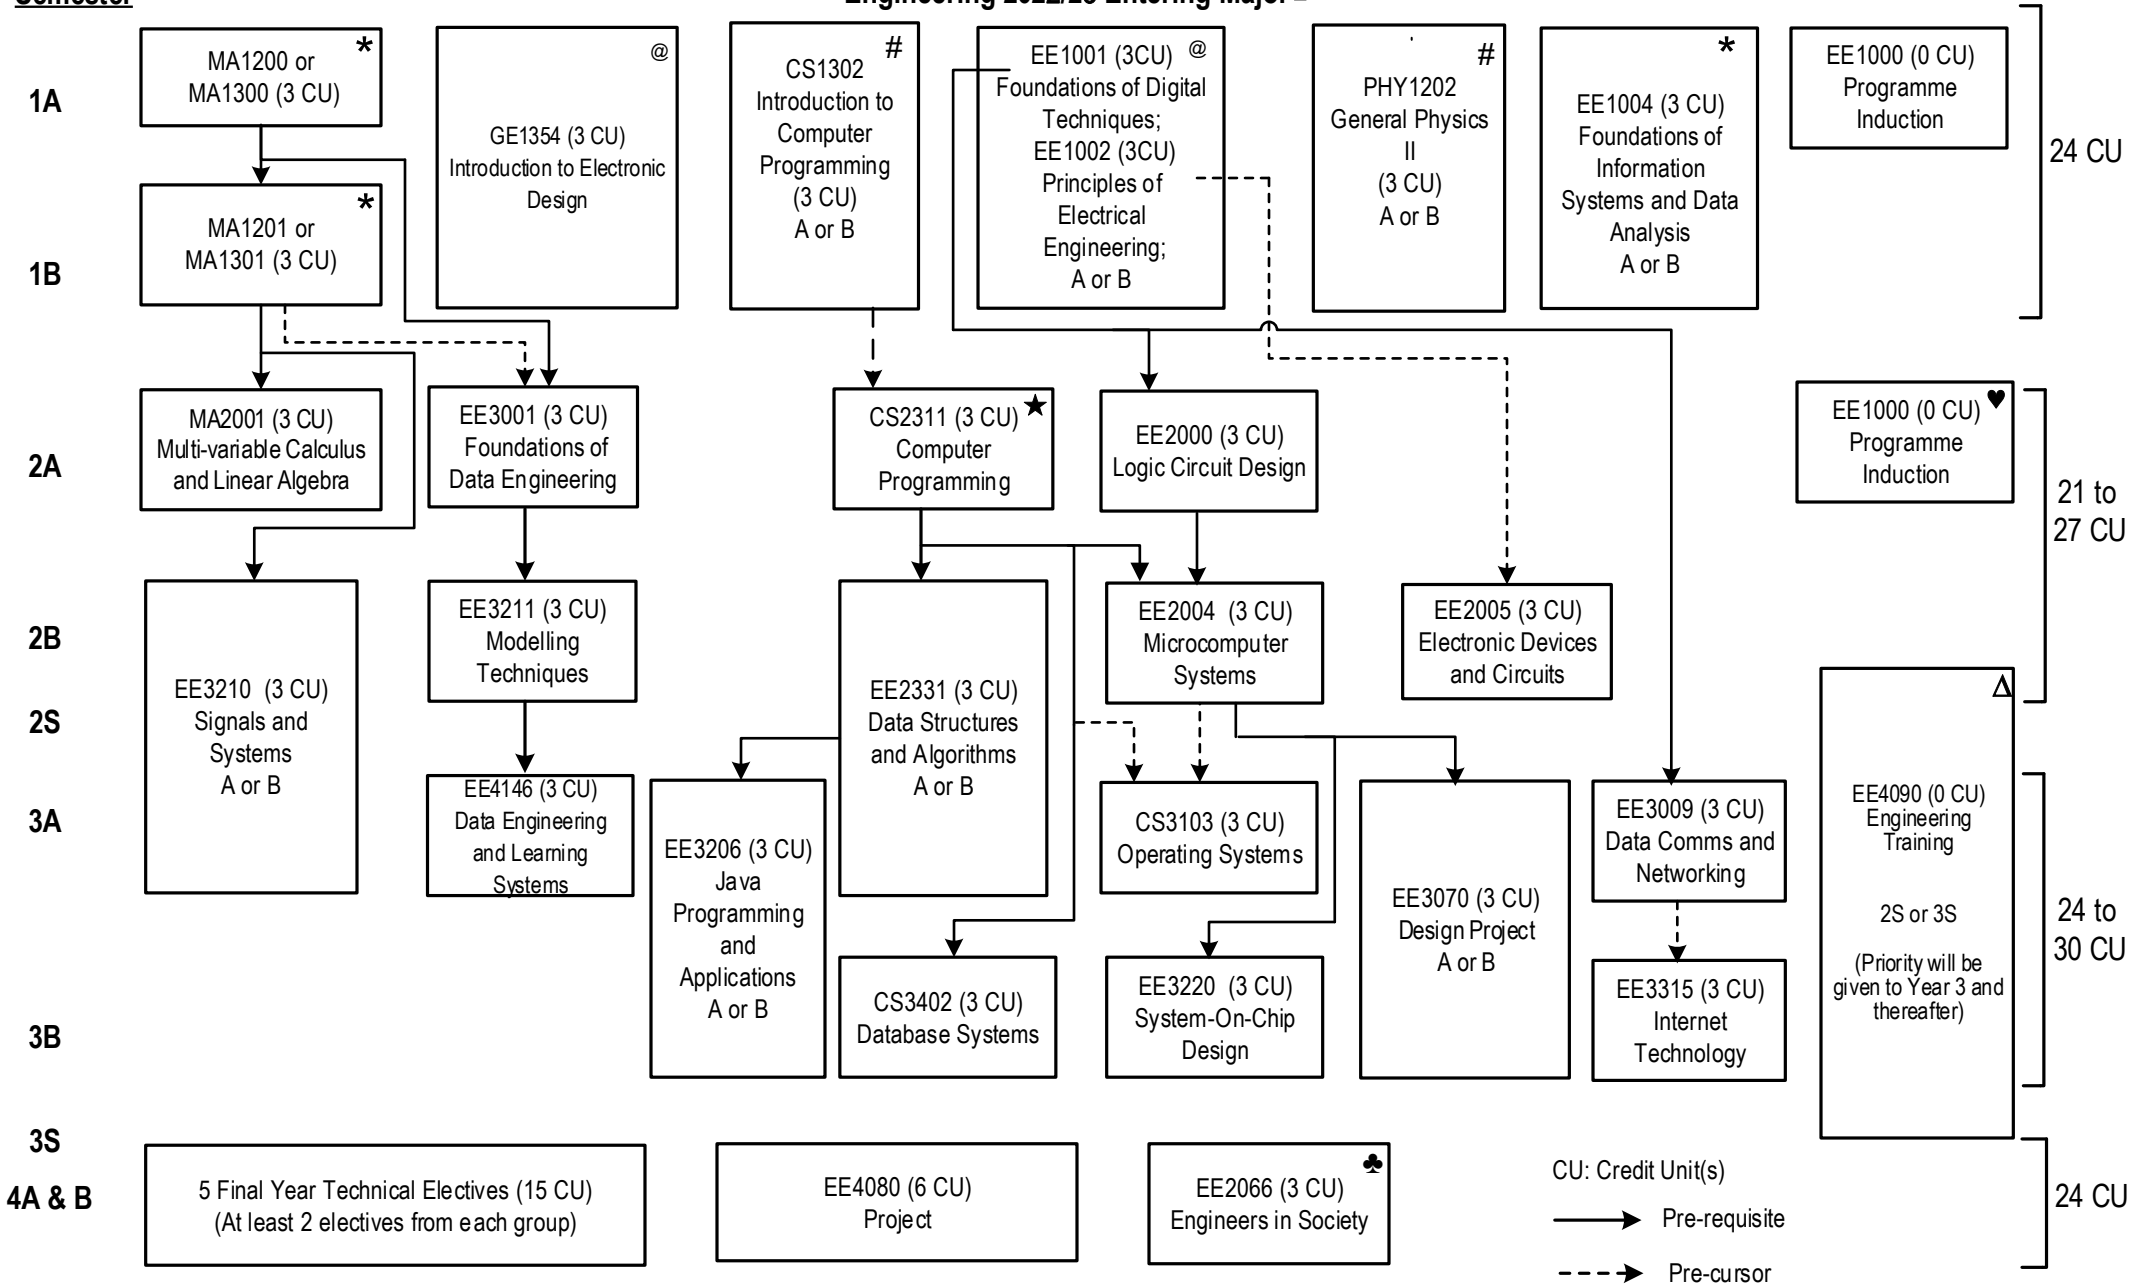

Structure and Flowchart for BEng in Computer and Data Engineering 2022/23 Entering Major

Updated on: 17 Aug 2021

Semester

- 4S**
- # College Requirements
 - * College-specified GE courses
 - @ Major Requirement (Level 1): applicable to Normative 4-year degree students only
 - ✘ Excluding Gateway Education Requirements in English, Chinese Civilization and Area Requirements
 - ♥ Applicable to ASI & II students
 - ★ Not applicable to ASII students
 - △ Pre-requisite for EE4090: CS2311 and (EE2000 or EE2005)
 - ♣ "College-specified GE Course" for 4-year degree students but "Major Requirement" for AS I/II students