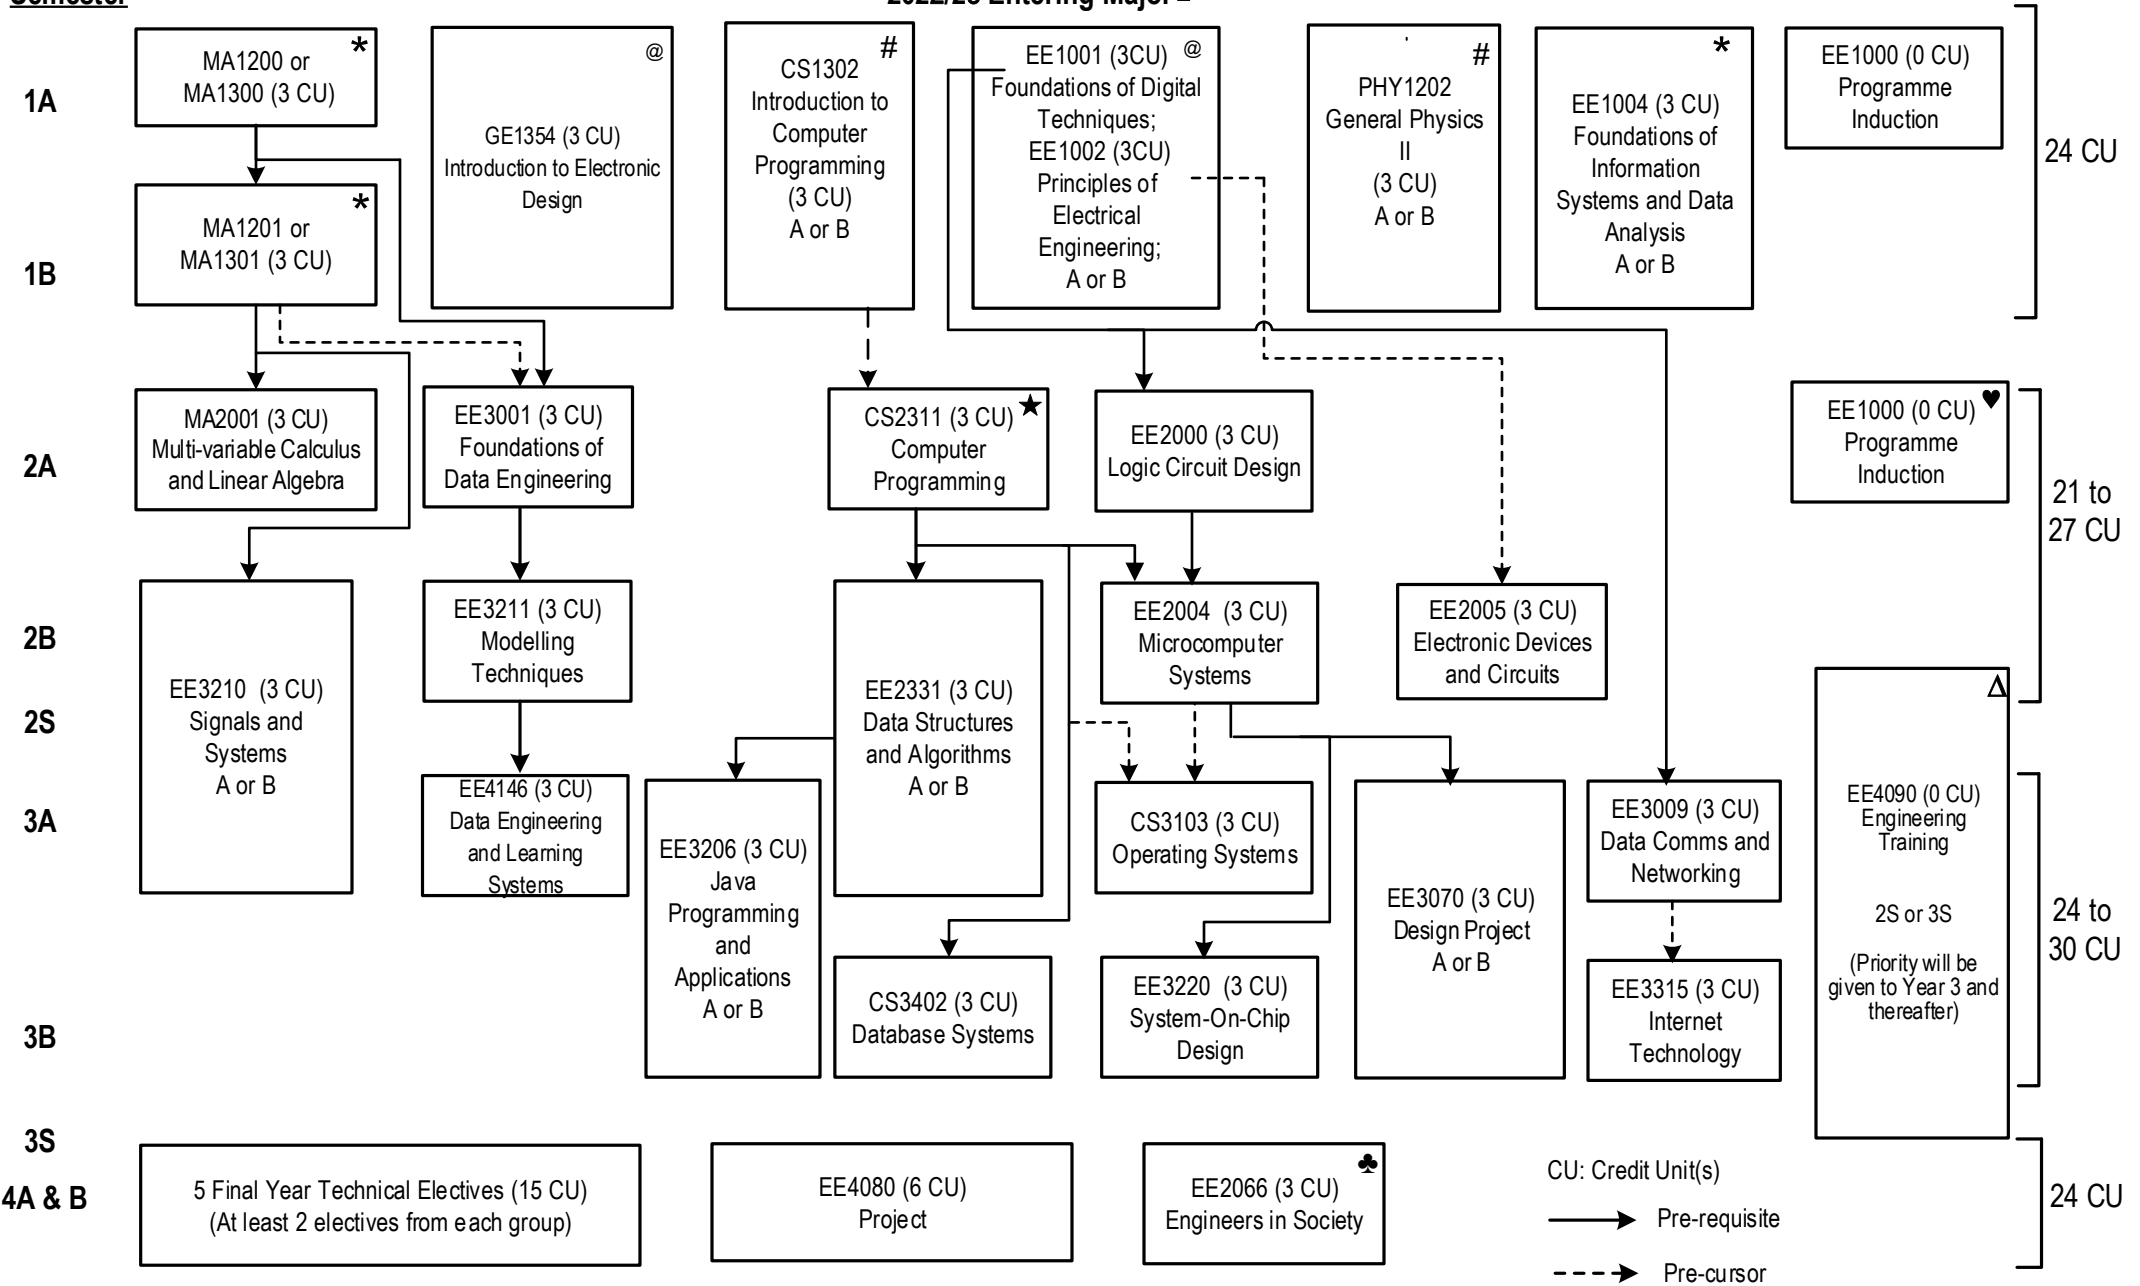

Structure and Flowchart for BEng in Computer and Data Engineering

Updated on: 17 Aug 2021

Semester

2022/23 Entering Major

- # College Requirements
- * College-specified GE courses
- @ Major Requirement (Level 1): applicable to Normative 4-year degree students only
- ♣ "College-specified GE Course" for 4-year degree students but "Major Requirement" for AS I/II students
- ✘ Excluding Gateway Education Requirements in English, Chinese Civilization and Area Requirements
- ♥ Applicable to ASI & II students
- ★ Not applicable to ASII students
- Δ Pre-requisite for EE4090: CS2311 and (EE2000 or EE2005)