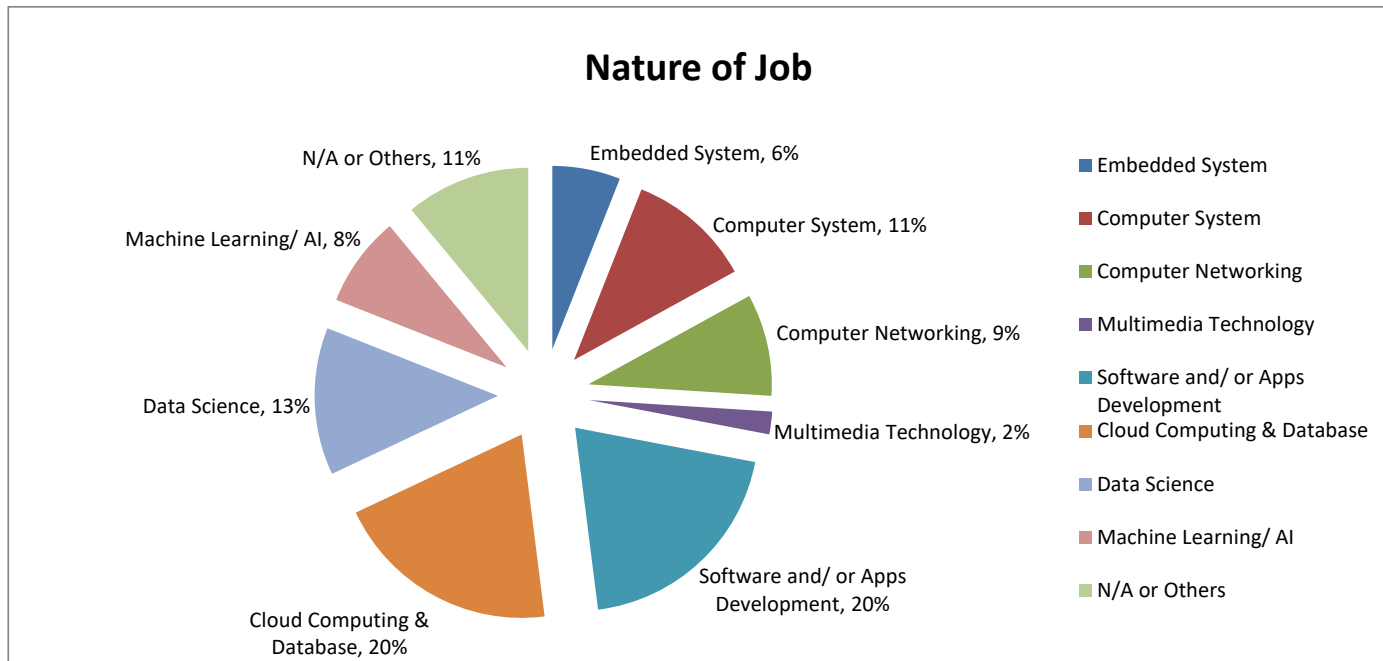

Graduate Employment Statistics of BEngCDE/ BEngCE 2020 Graduates

Remark: The statistics are extracted from Employment Survey of EE 2020 Graduates conducted by the Department of Electrical Engineering in November 2020.