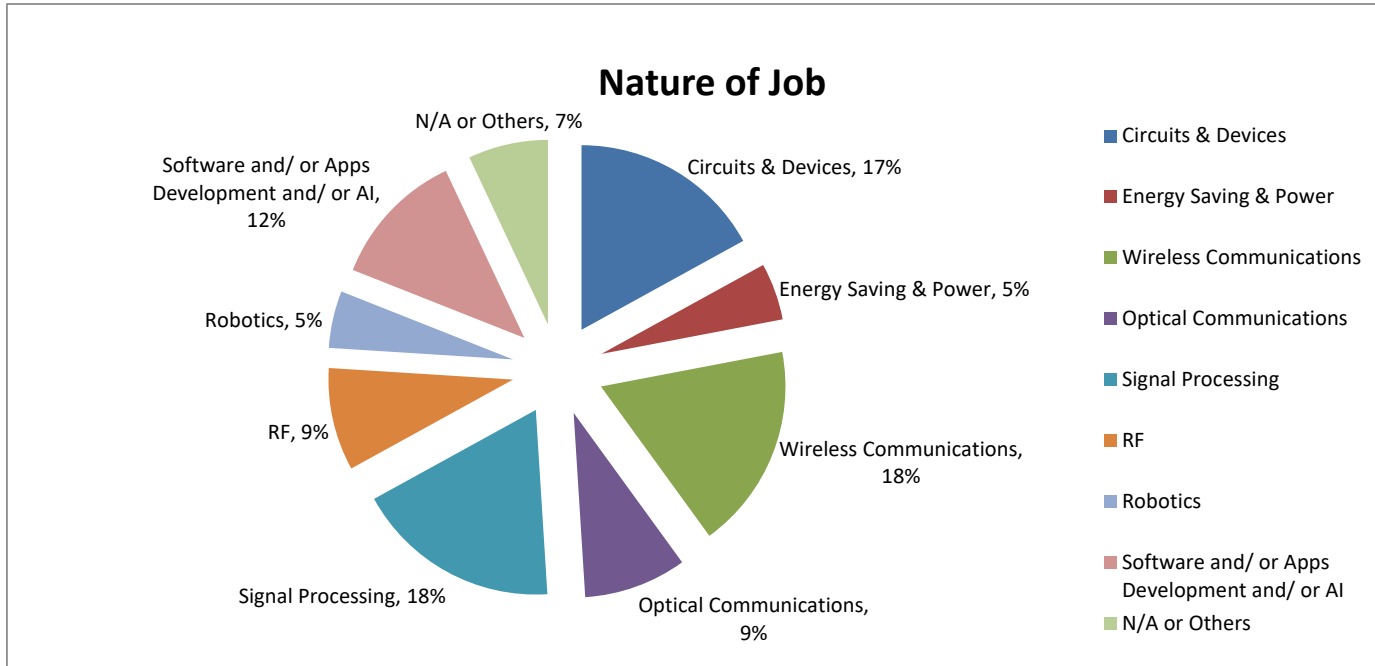

Graduate Employment Statistics of BEngECE 2020 Graduates

Remark: The statistics are extracted from Employment Survey of EE 2020 Graduates conducted by the Department of Electrical Engineering in November 2020.