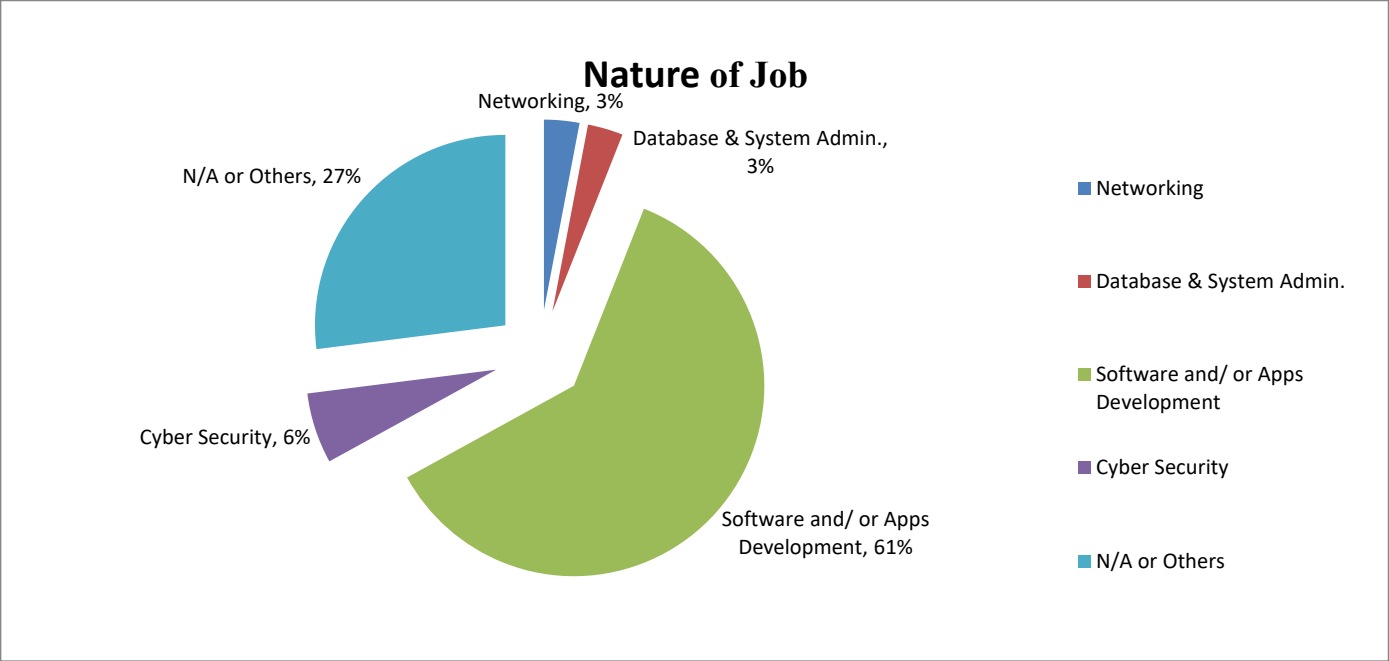

**Graduate Employment Statistics of BEngIE 2020 Graduates**

Remark: The statistics are extracted from Employment Survey of EE 2020 Graduates conducted by the Department of Electrical Engineering in November 2020.