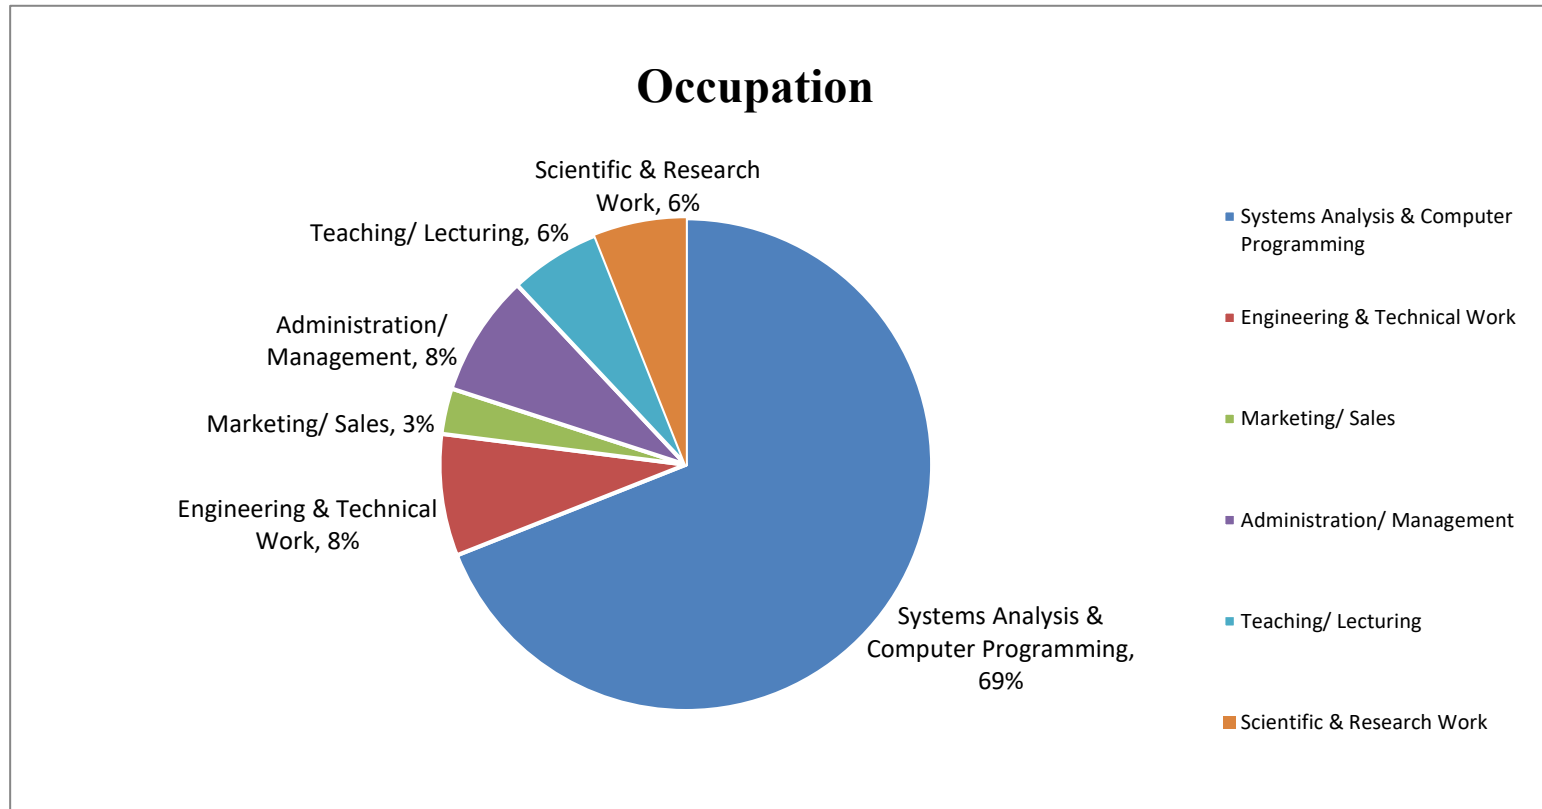

## Graduate Employment Statistics of BEngCDE/ BEngCE 2020 Graduates

Cut-off date of the Survey: 31 December 2020