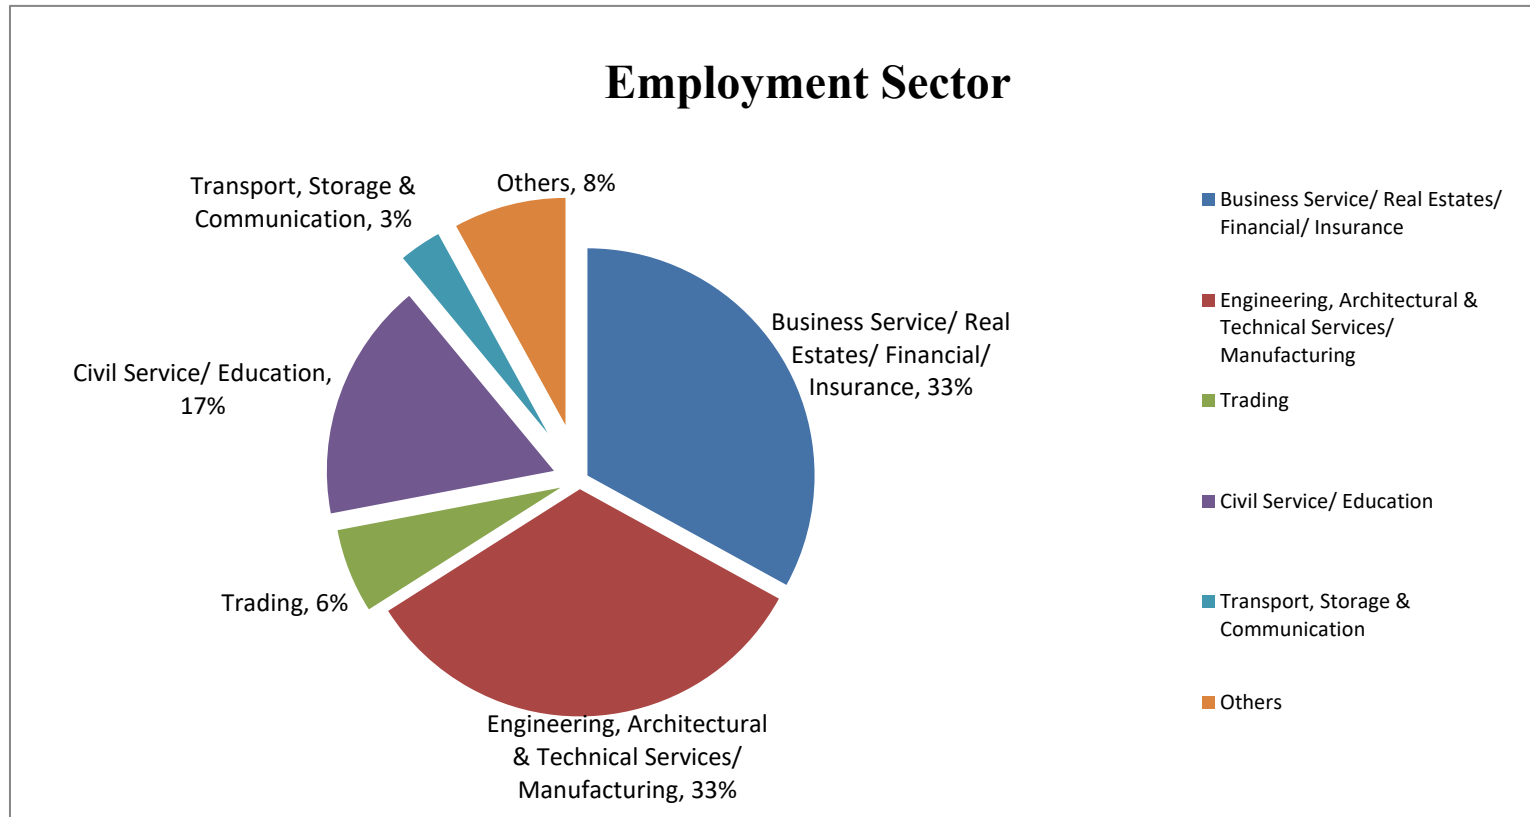

## Graduate Employment Statistics of BEngCDE/ BEngCE 2020 Graduates

Cut-off date of the Survey: 31 December 2020