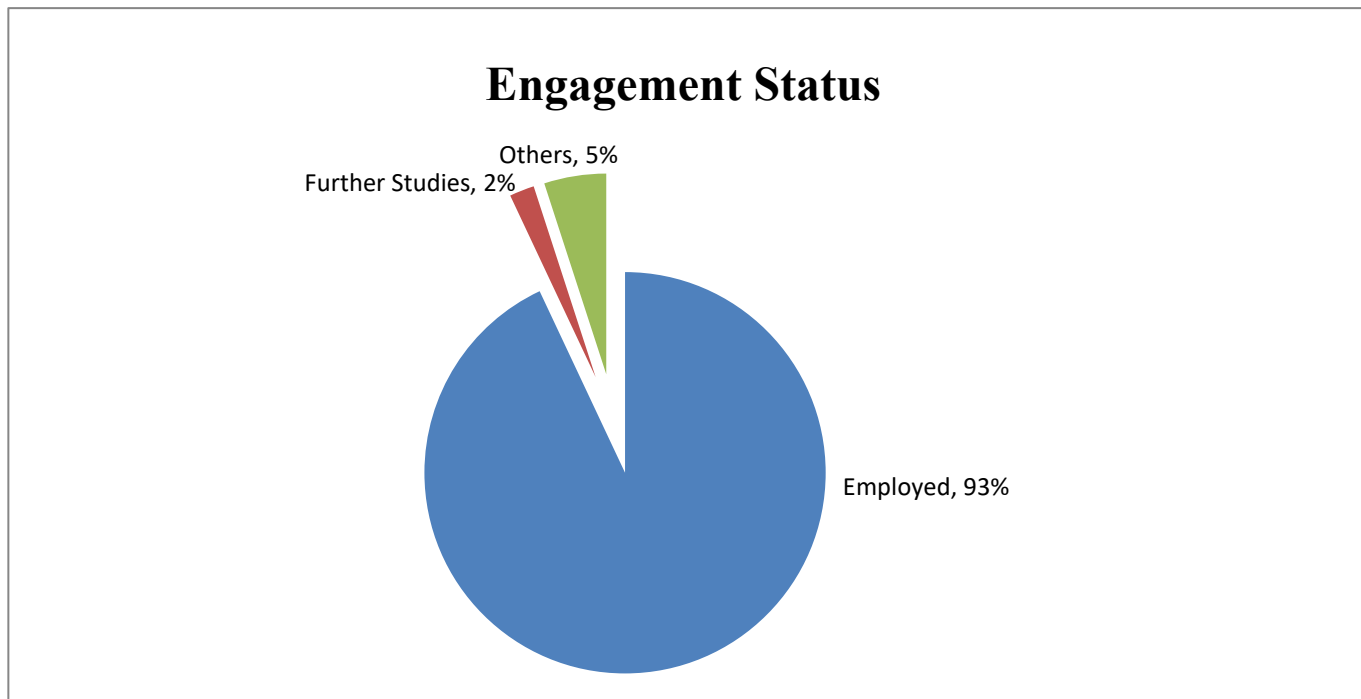

Graduate Employment Statistics of BEngCDE/ BEngCE 2020 Graduates

Cut-off date of the Survey: 31 December 2020