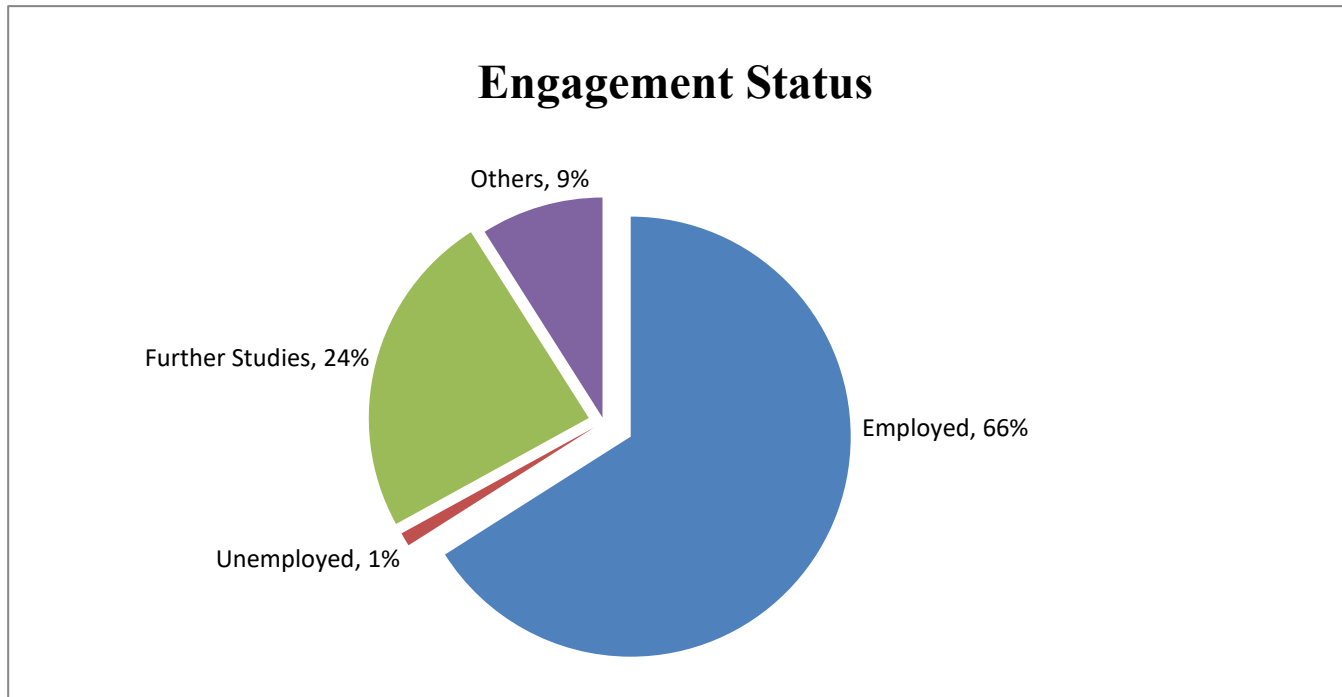

## Graduate Employment Statistics of BEngECE 2020 Graduates

*Cut-off date of the Survey: 31 December 2020*