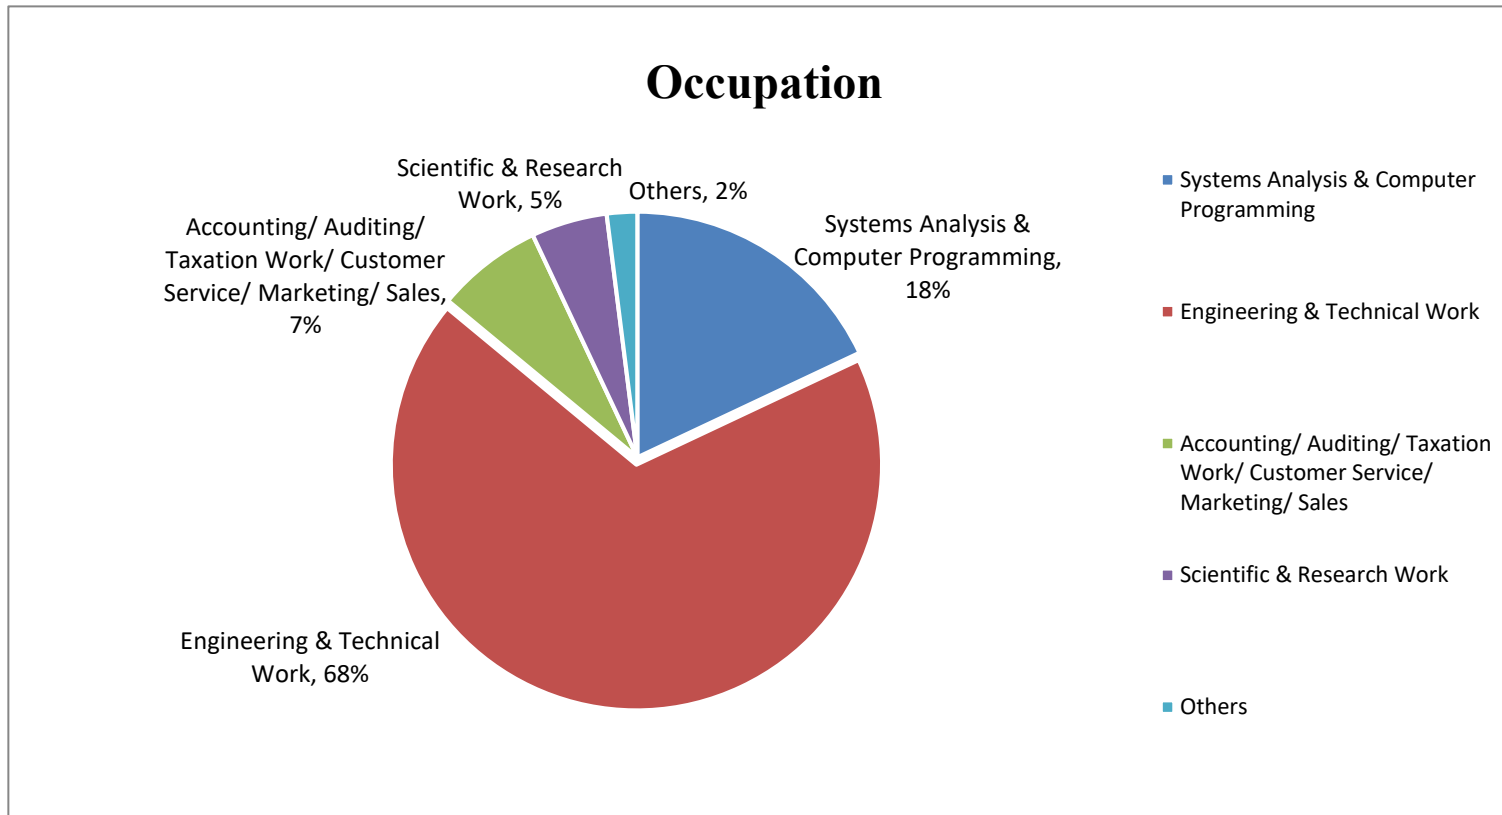

## Graduate Employment Statistics of BEngECE 2020 Graduates

*Cut-off date of the Survey: 31 December 2020*