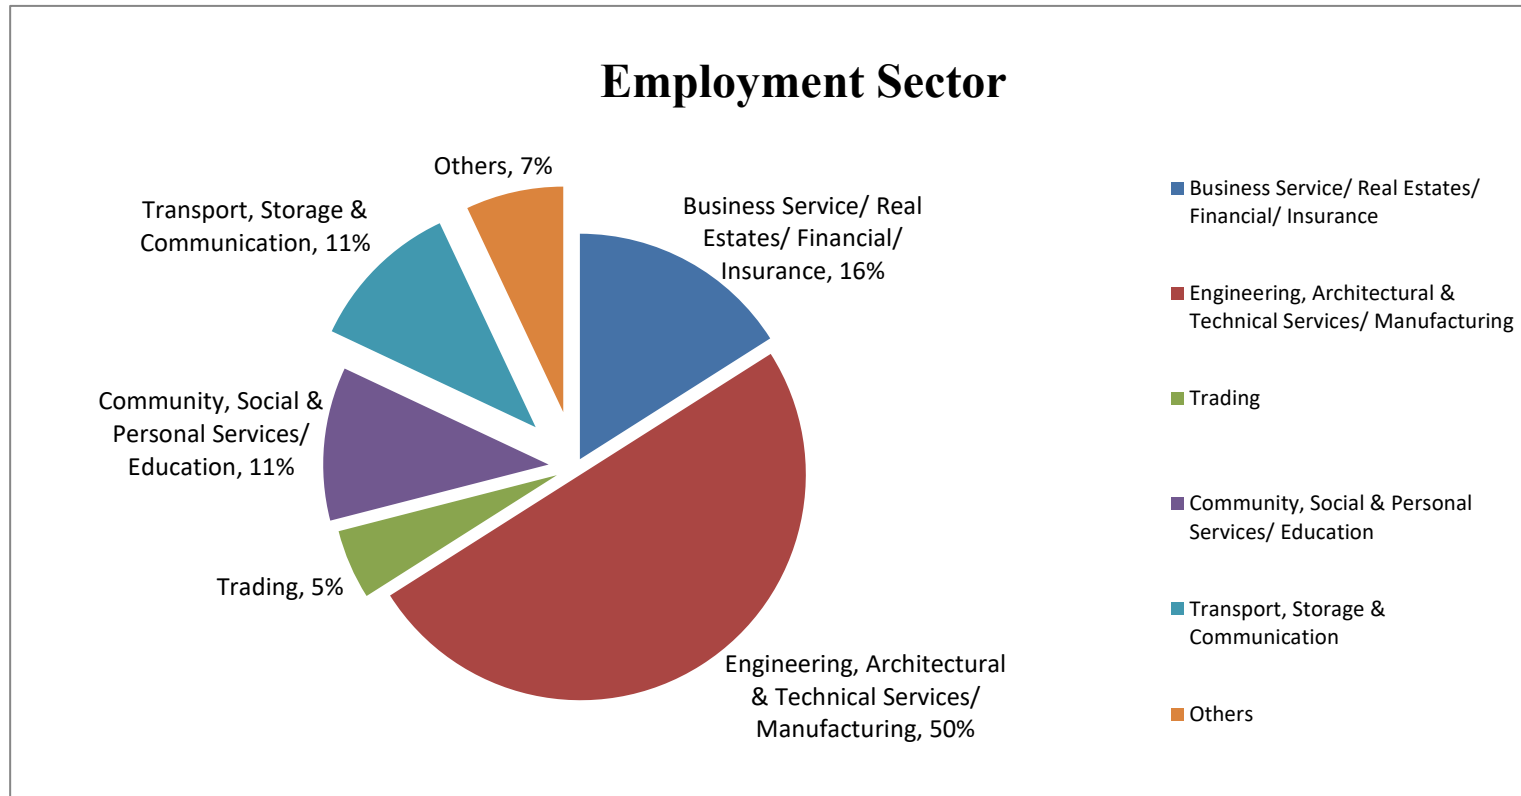

Graduate Employment Statistics of BEngECE 2020 Graduates

Cut-off date of the Survey: 31 December 2020