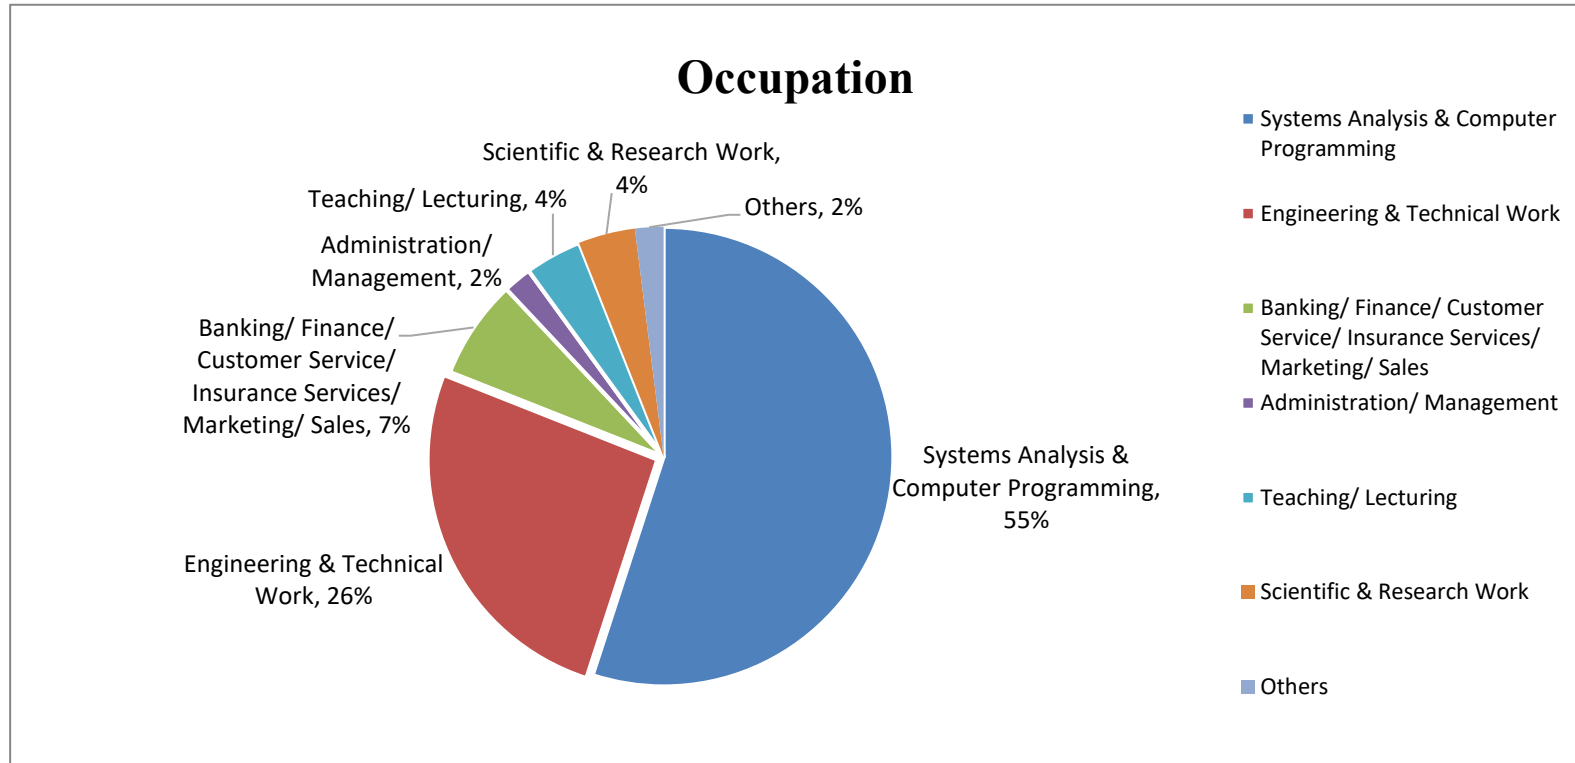

Graduate Employment Statistics of BEngIE 2020 Graduates

Cut-off date of the Survey: 31 December 2020