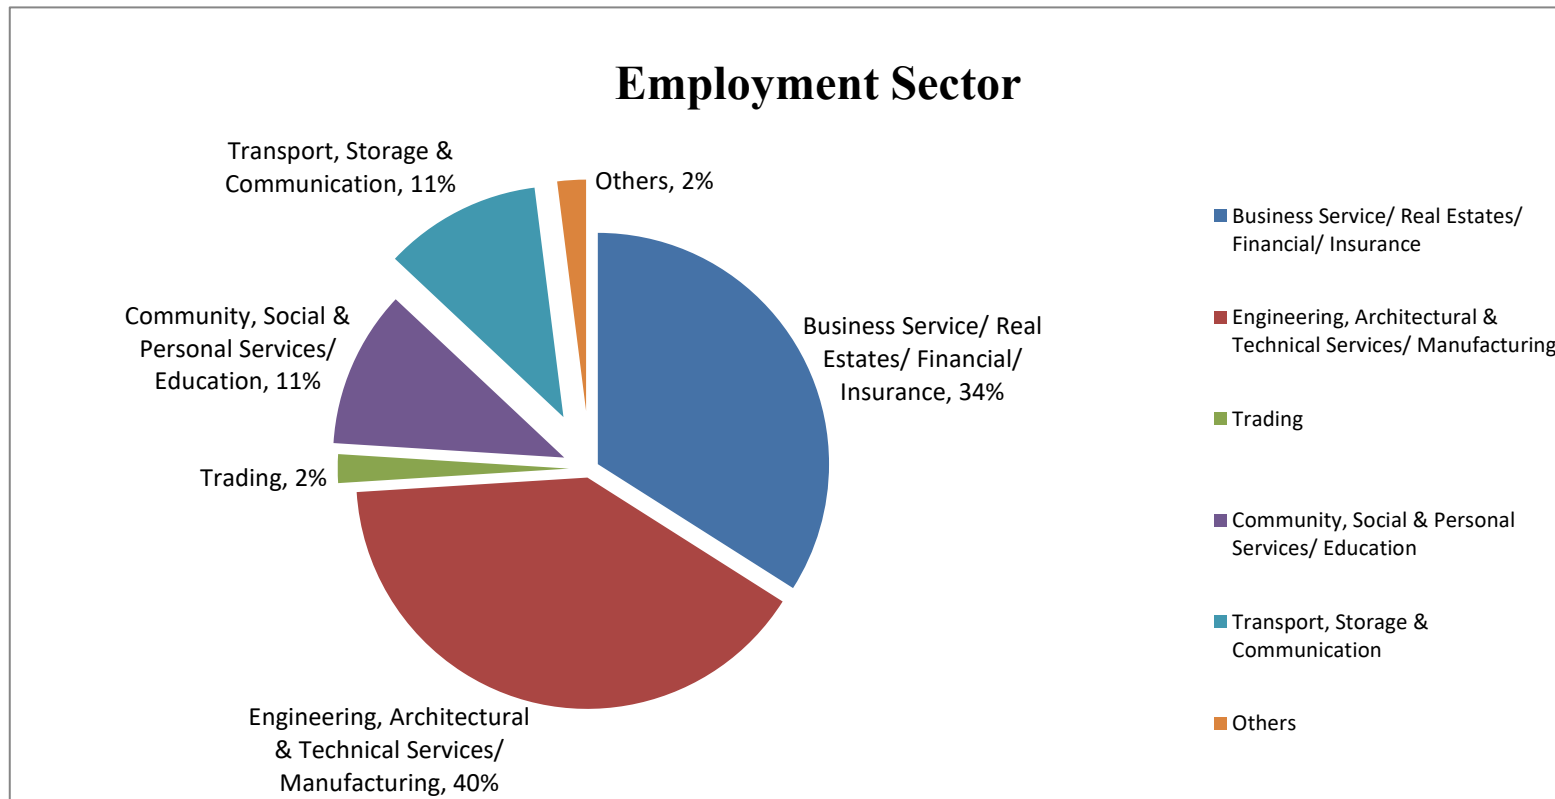

## Graduate Employment Statistics of BEngIE 2020 Graduates

*Cut-off date of the Survey: 31 December 2020*