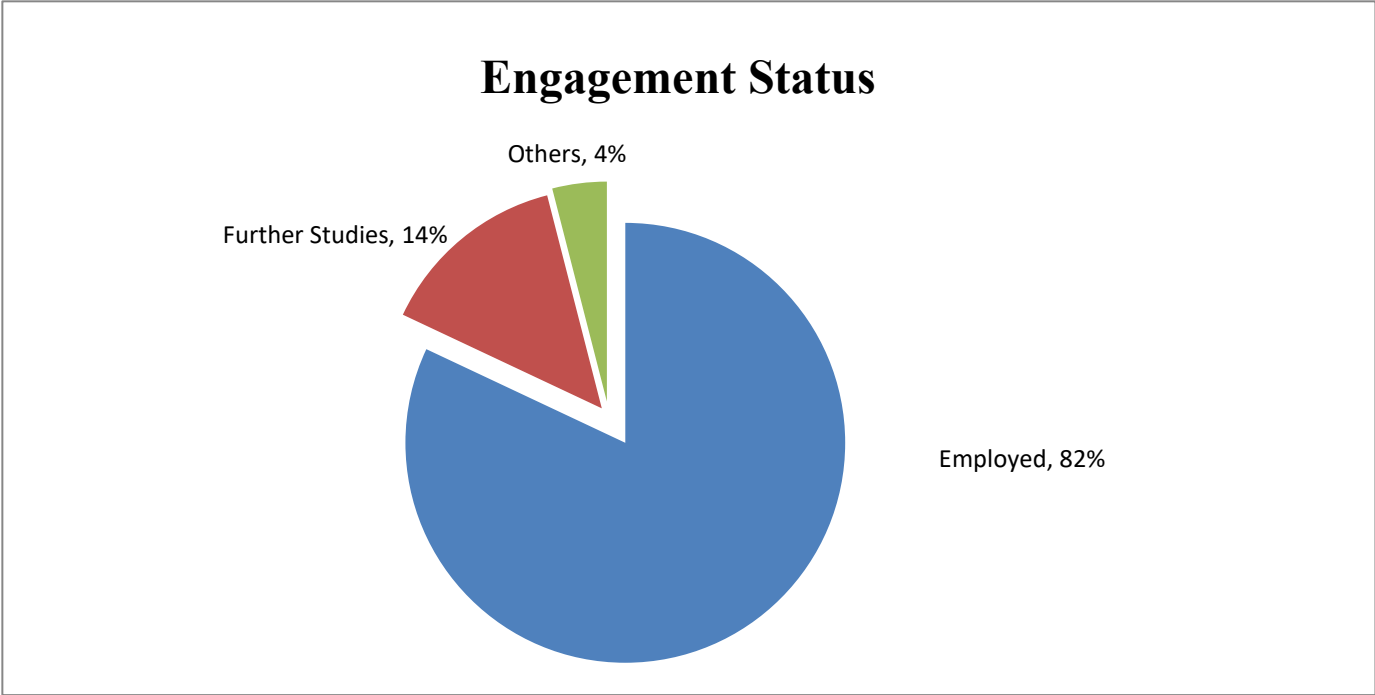

Graduate Employment Statistics of BEngIE 2020 Graduates

Cut-off date of the Survey: 31 December 2020