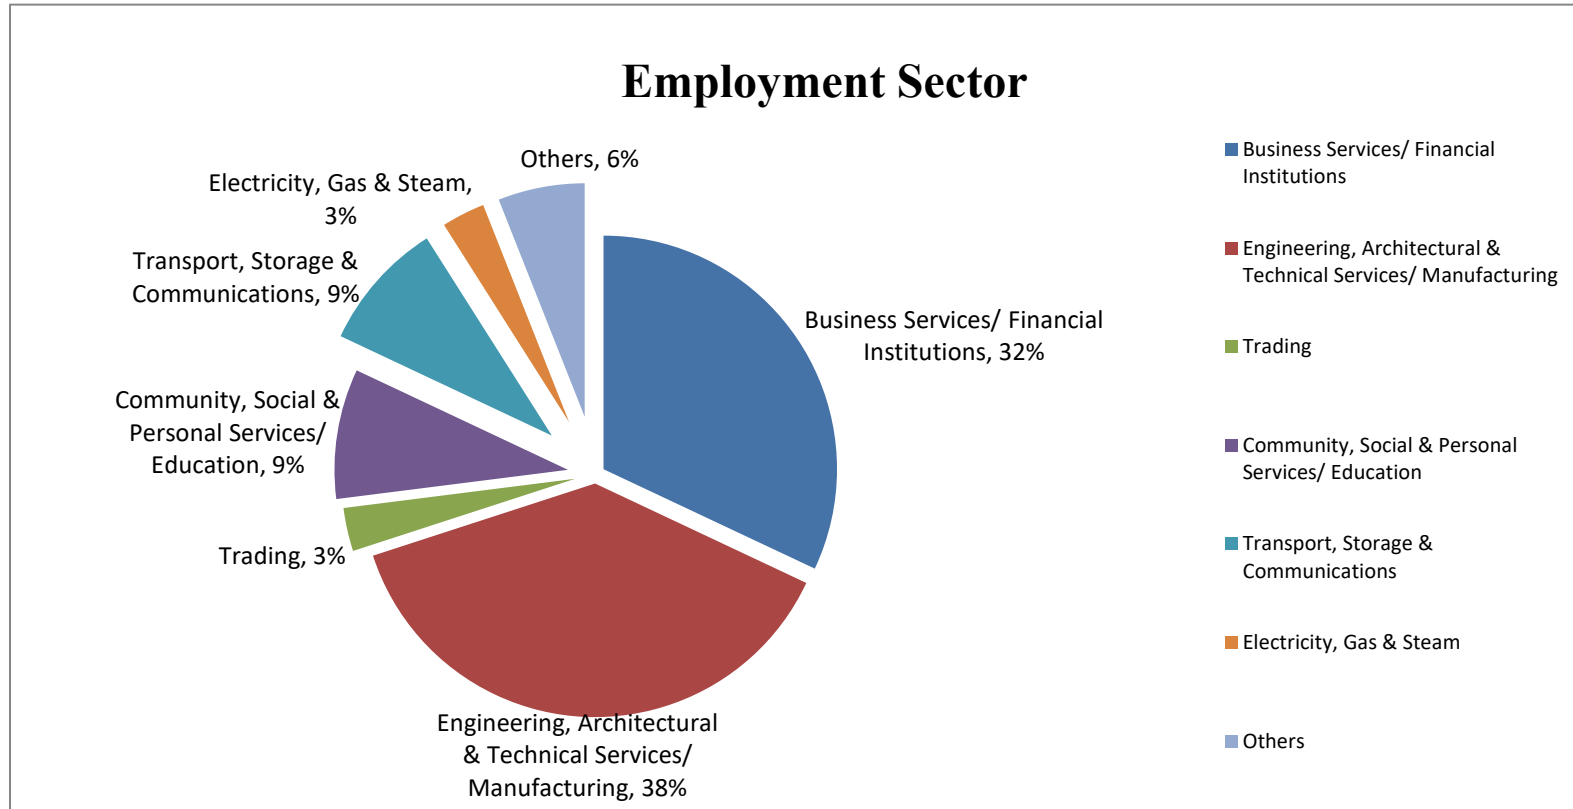

Graduate Employment Statistics of BEngCDE/ BEngCE 2021 Graduates

Cut-off date of the Survey: 31 December 2021