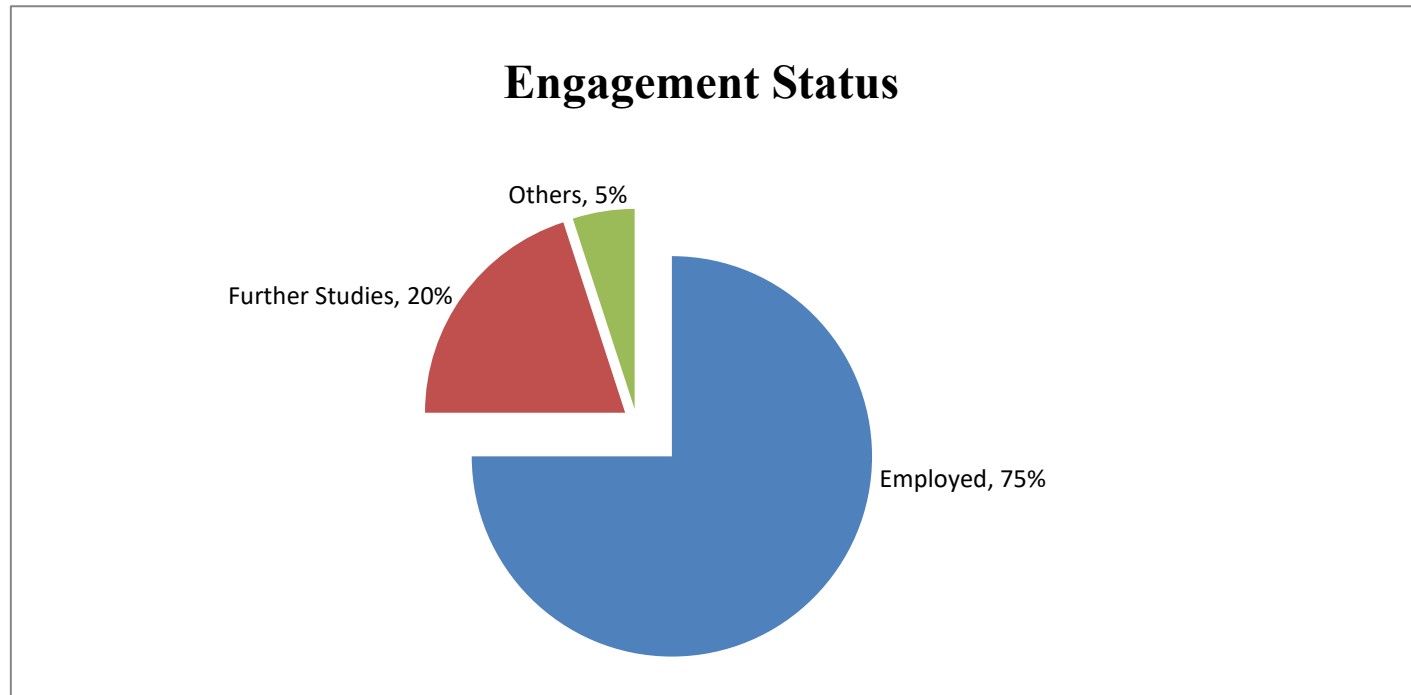

Graduate Employment Statistics of BEngCDE/ BEngCE 2021 Graduates

Cut-off date of the Survey: 31 December 2021