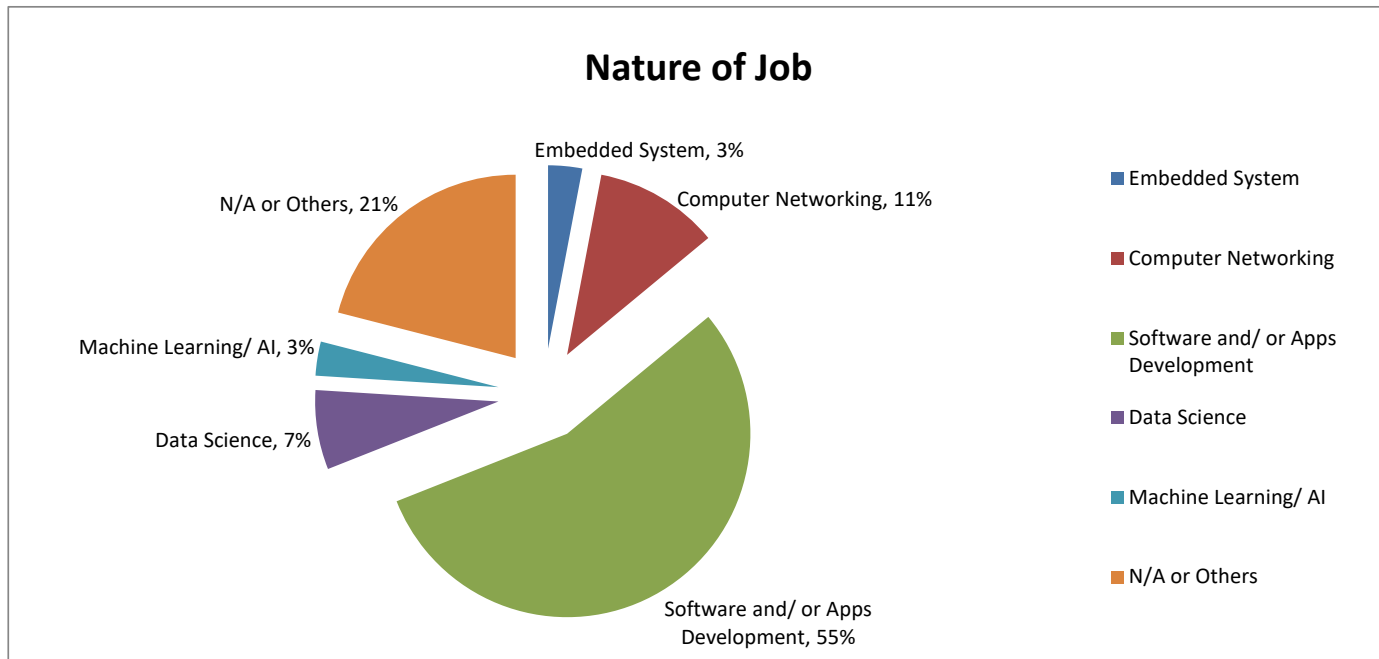

Graduate Employment Statistics of BEngCDE/ BEngCE 2021 Graduates

Remark: The statistics are extracted from Employment Survey of EE 2021 Graduates conducted by the Department of Electrical Engineering in December 2021.