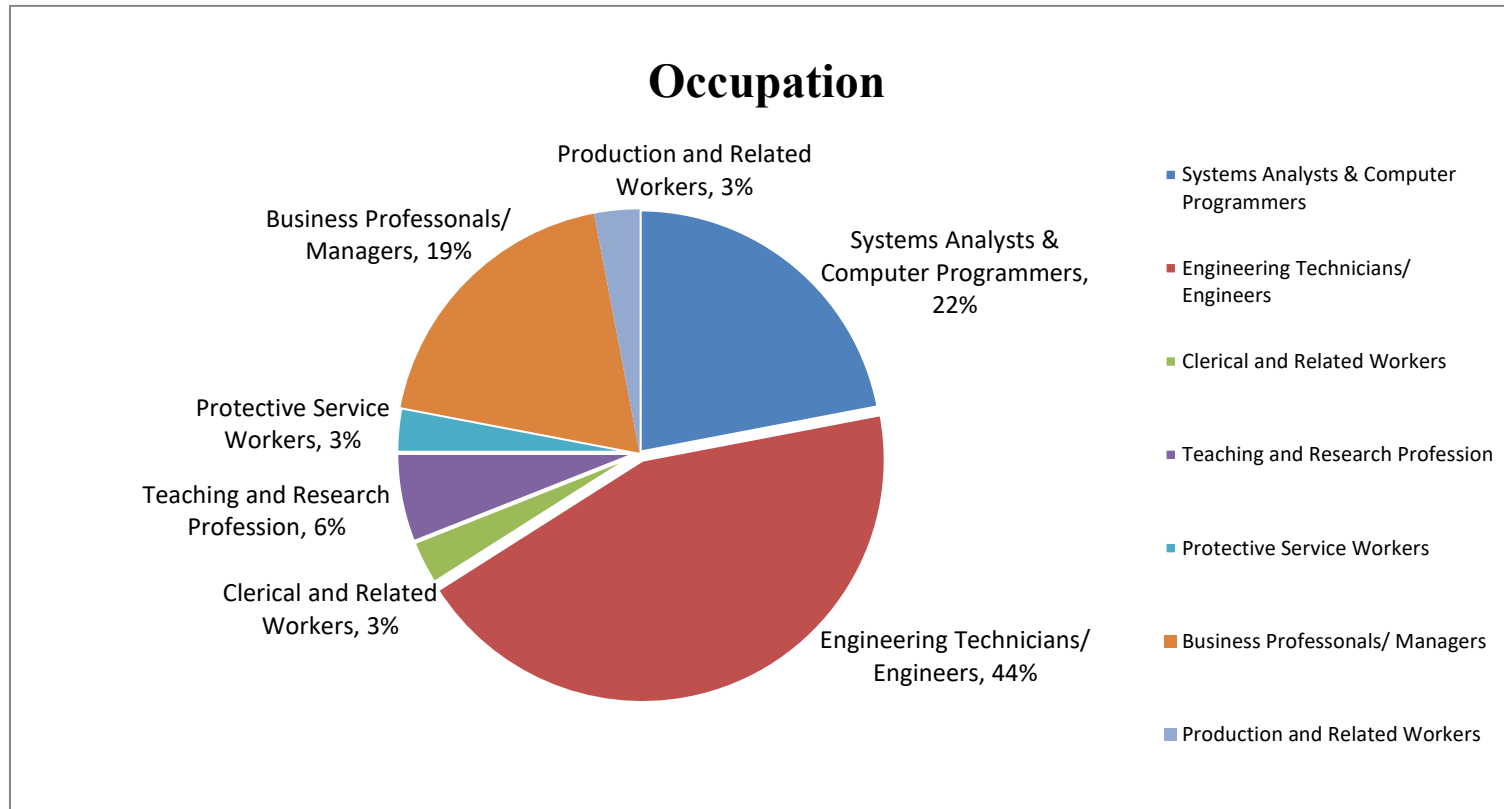

## Graduate Employment Statistics of BEngECE 2021 Graduates

*Cut-off date of the Survey: 31 December 2021*