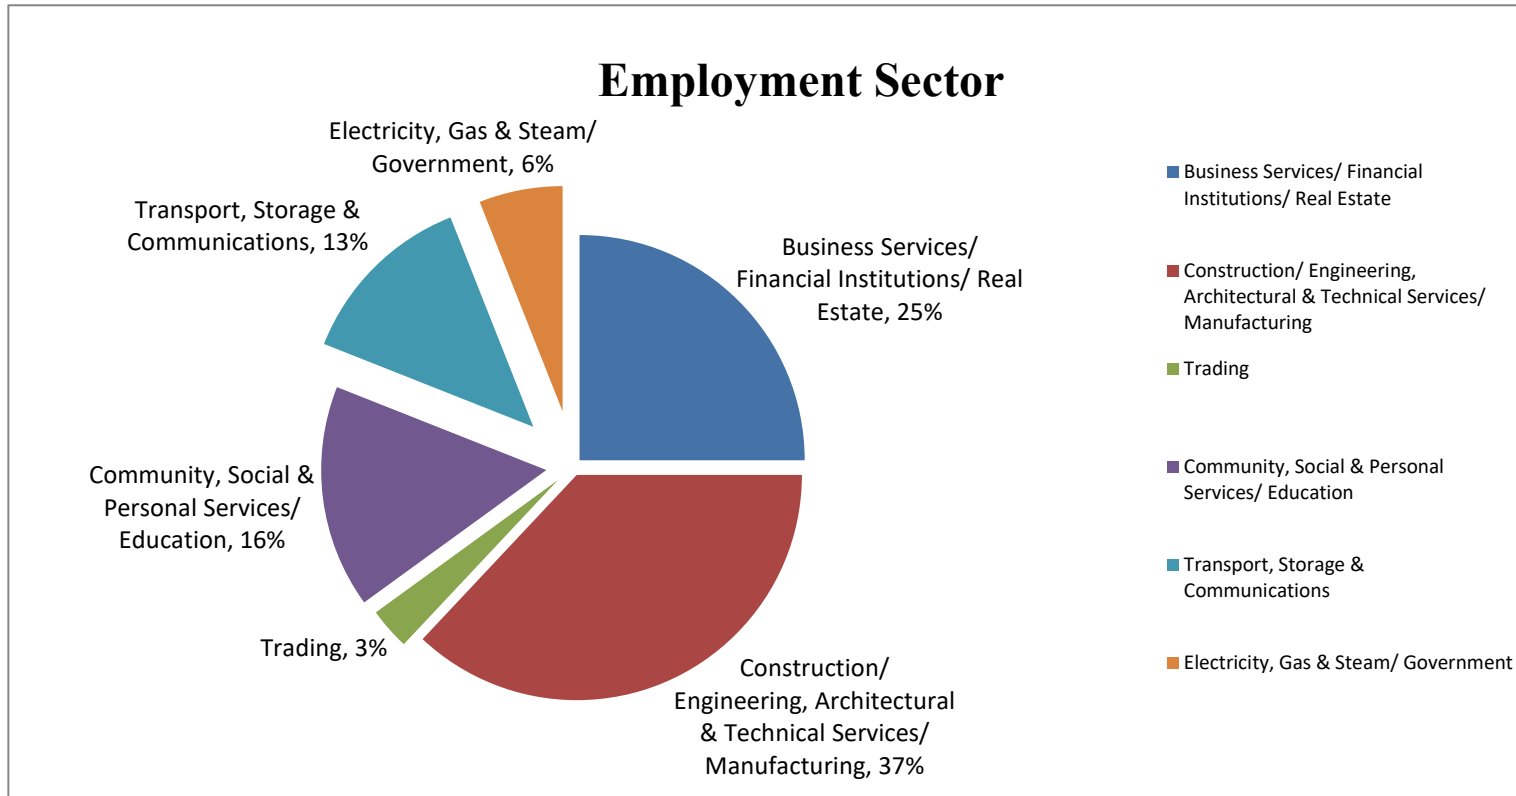

## Graduate Employment Statistics of BEngECE 2021 Graduates

*Cut-off date of the Survey: 31 December 2021*