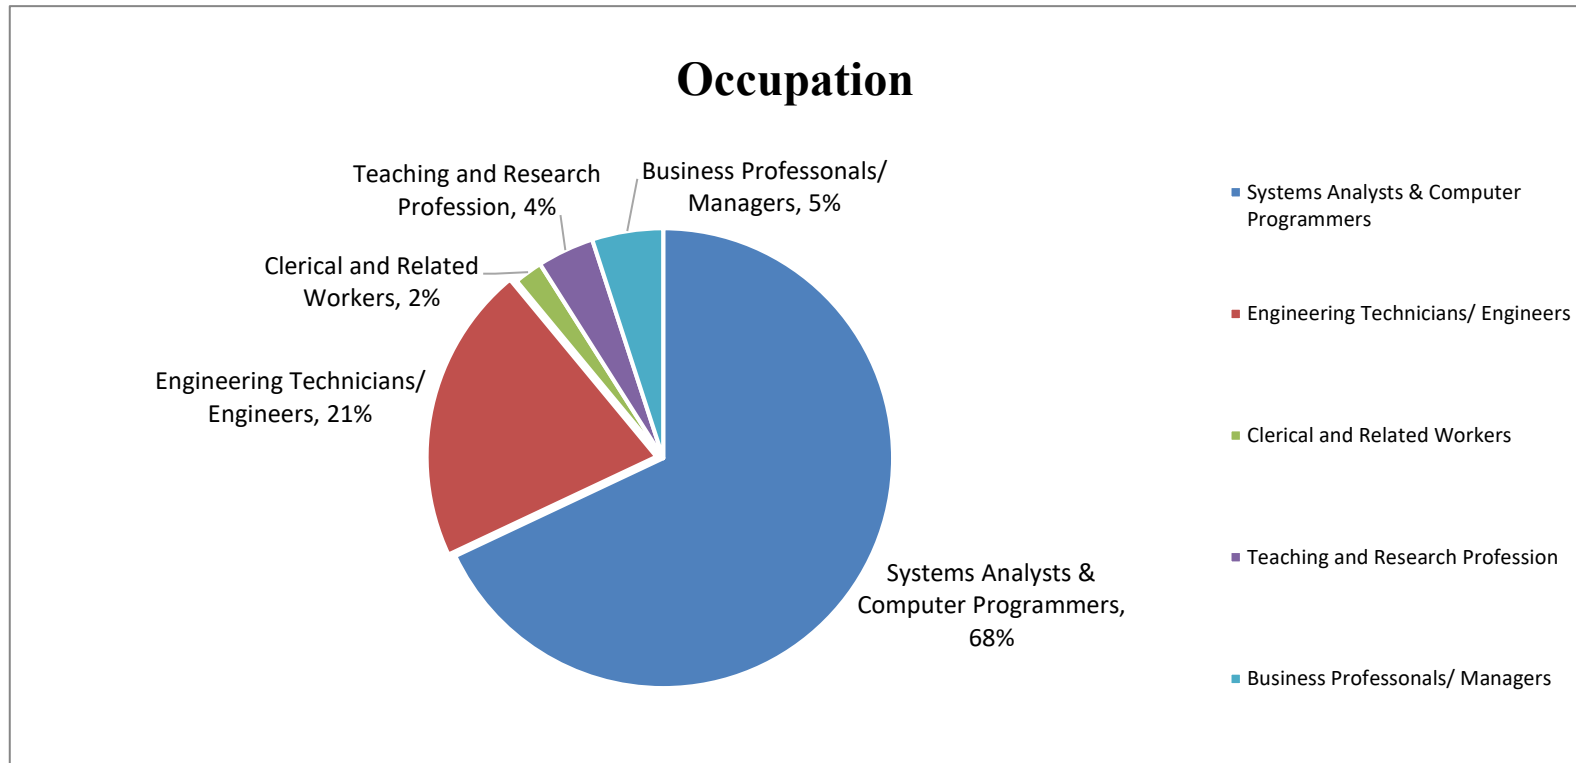

Graduate Employment Statistics of BEngIE 2021 Graduates

Cut-off date of the Survey: 31 December 2021