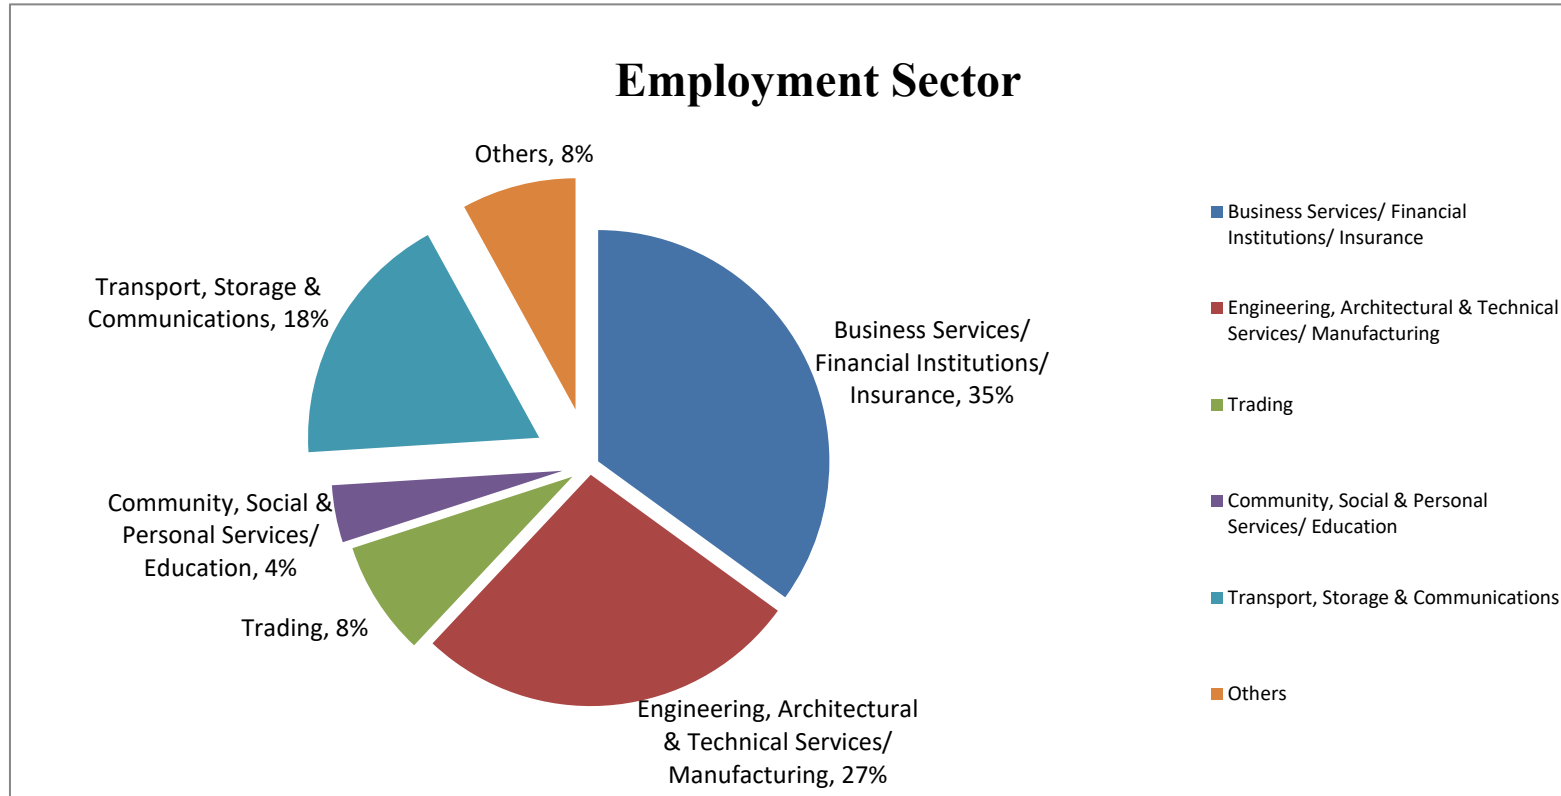

## Graduate Employment Statistics of BEngIE 2021 Graduates

*Cut-off date of the Survey: 31 December 2021*