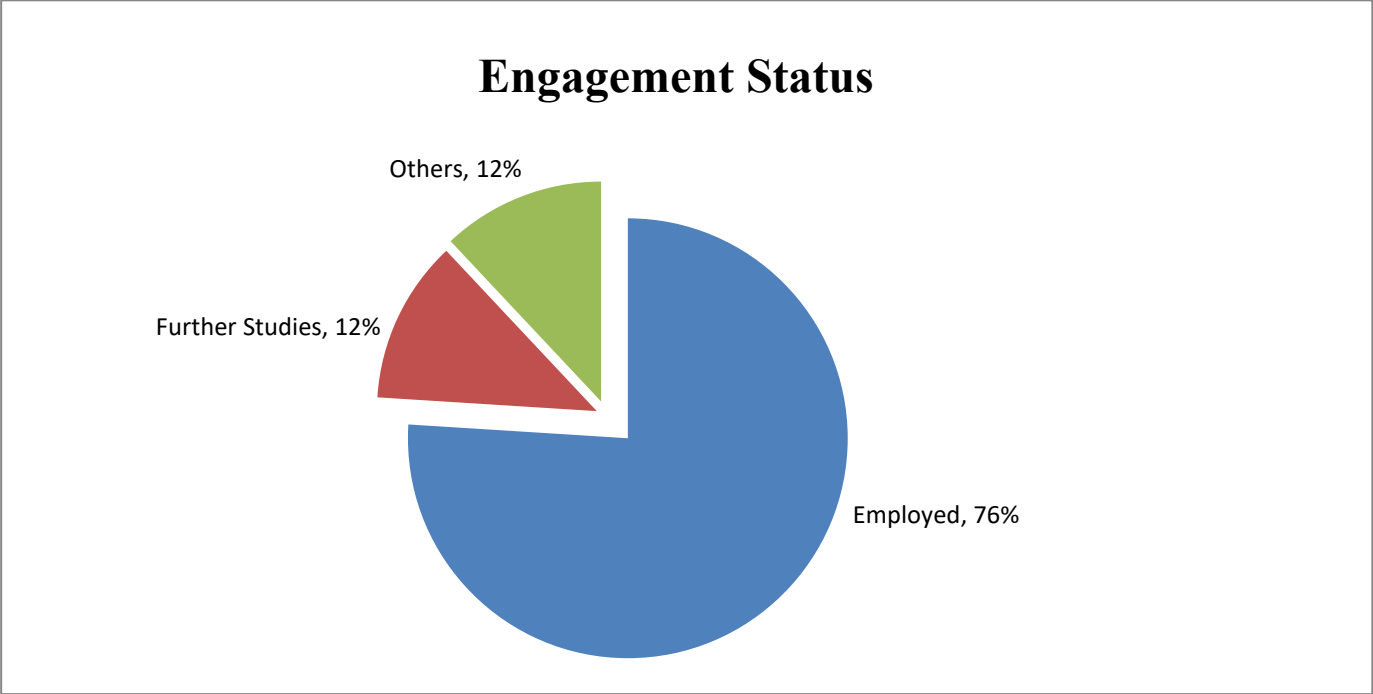

Graduate Employment Statistics of BEngIE 2021 Graduates

Cut-off date of the Survey: 31 December 2021