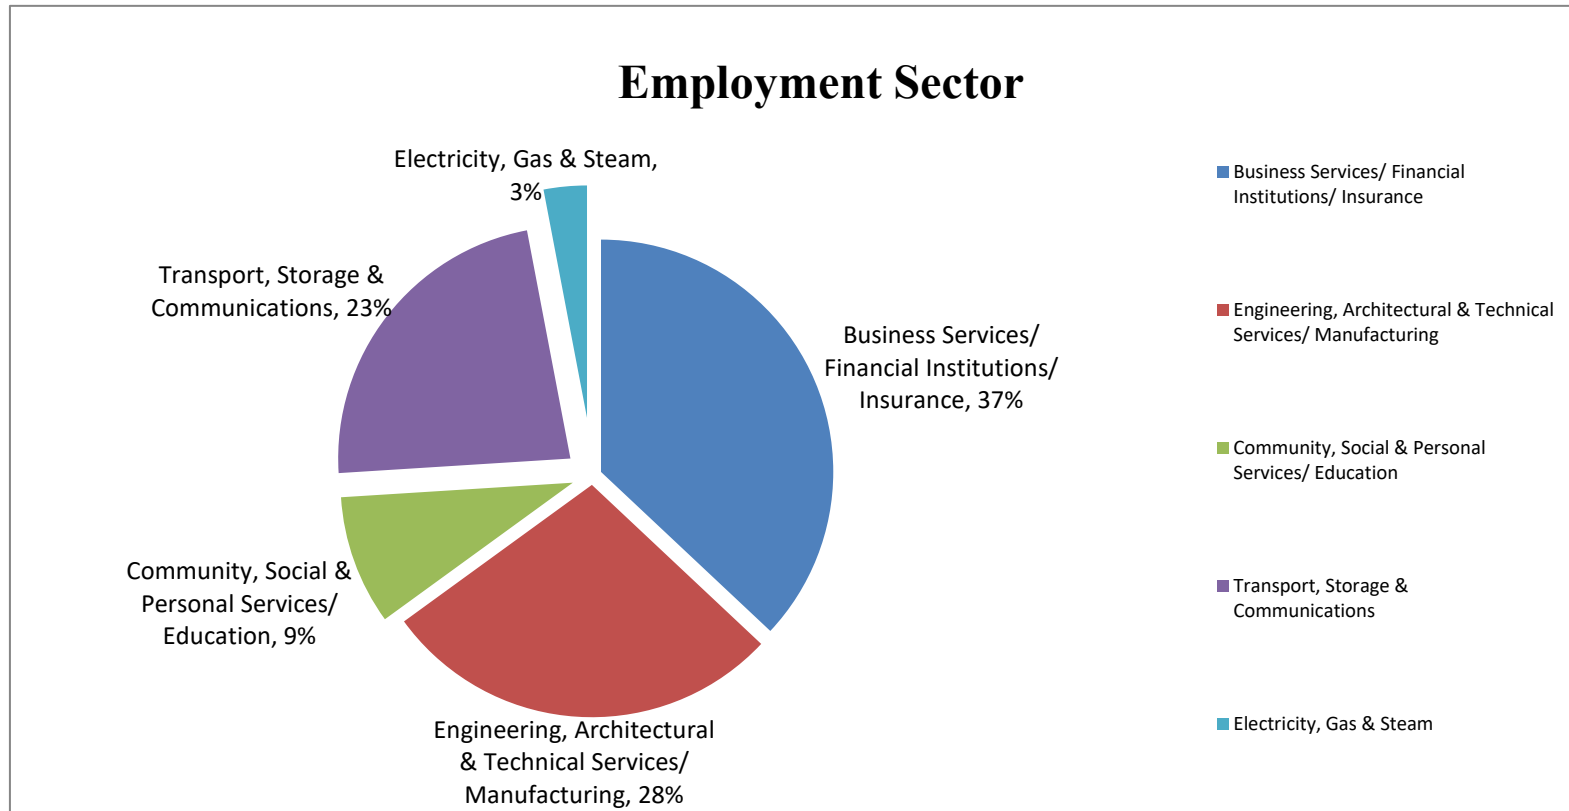

## Graduate Employment Statistics of BEngCDE 2022 Graduates

*Cut-off date of the Survey: 31 December 2022*