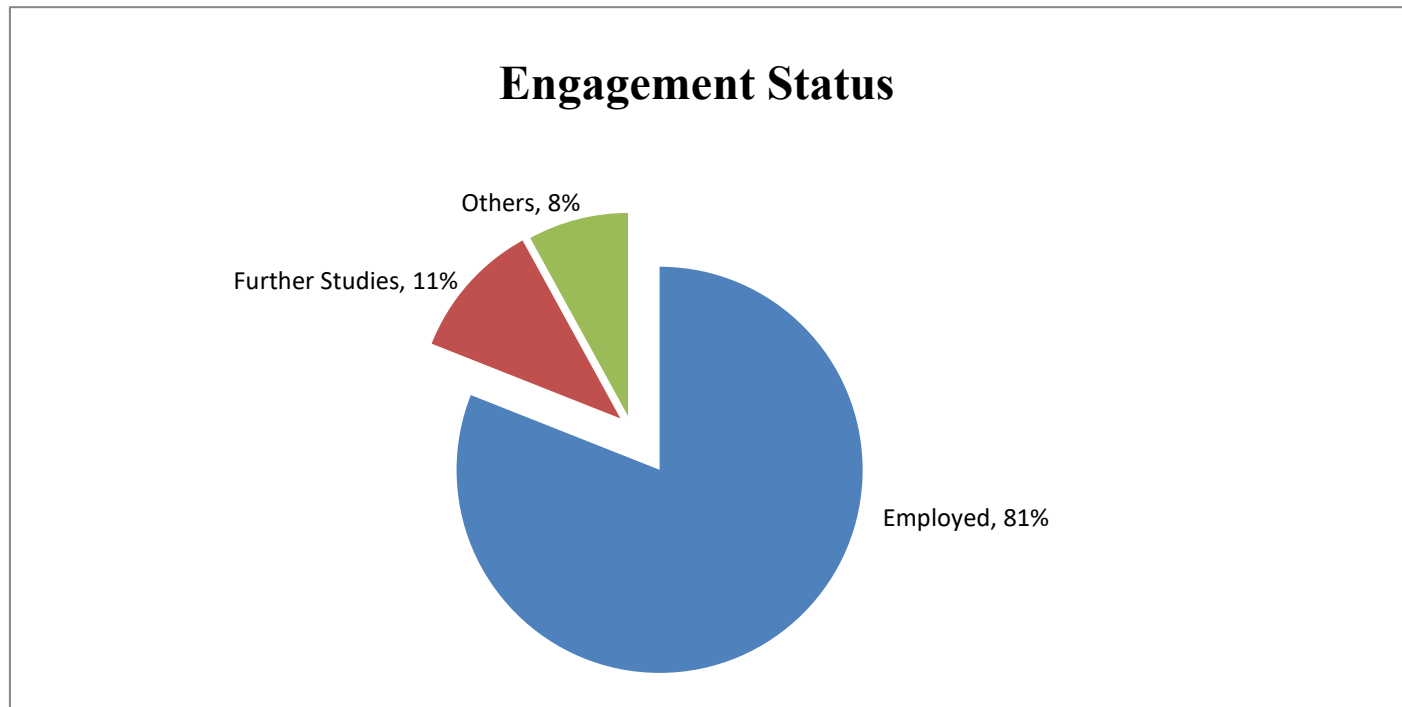

Graduate Employment Statistics of BEngCDE 2022 Graduates

Cut-off date of the Survey: 31 December 2022