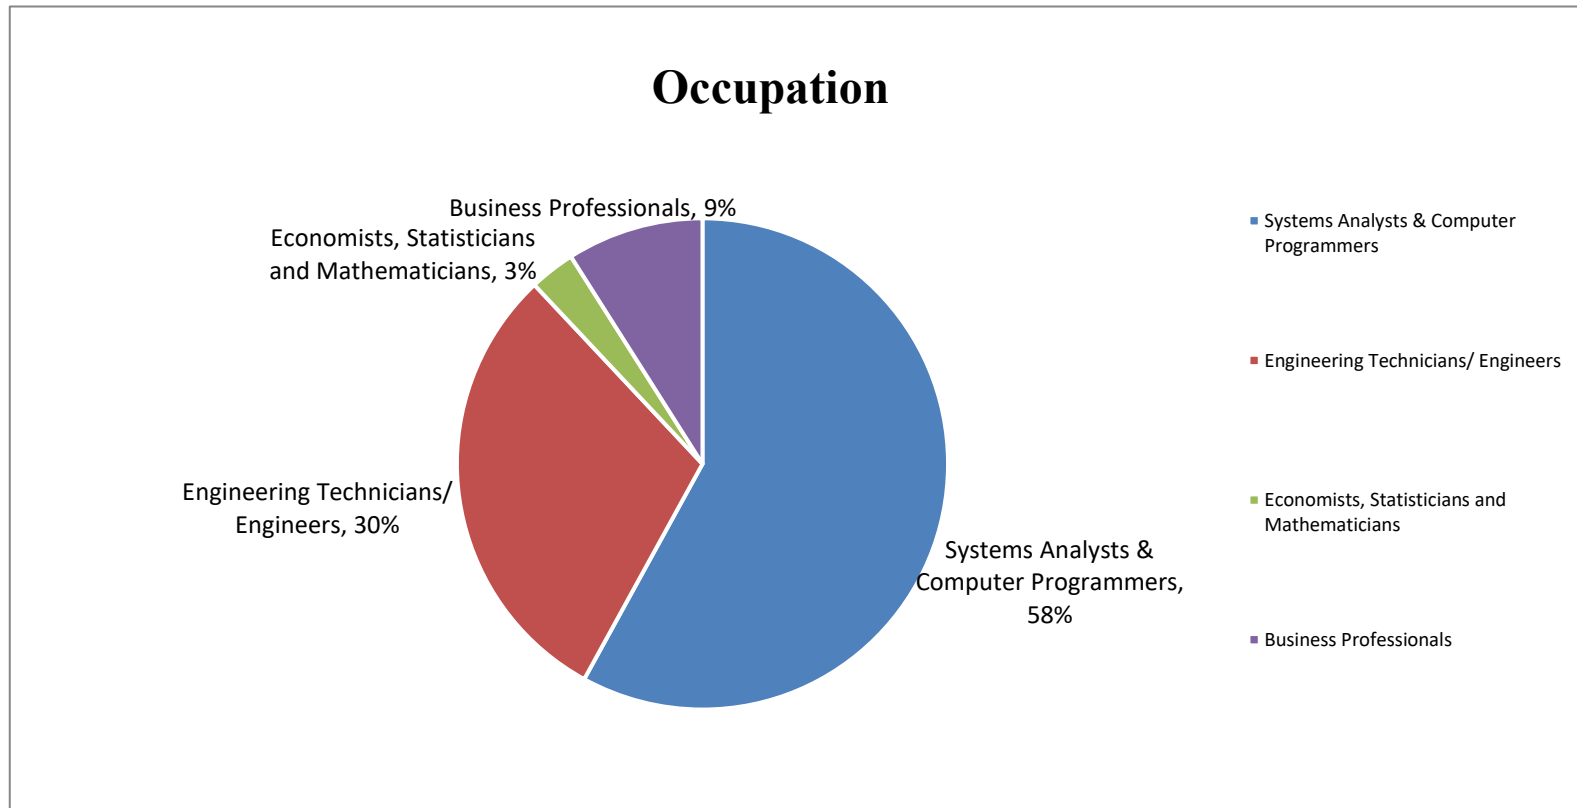

Graduate Employment Statistics of BEngCDE 2022 Graduates

Cut-off date of the Survey: 31 December 2022