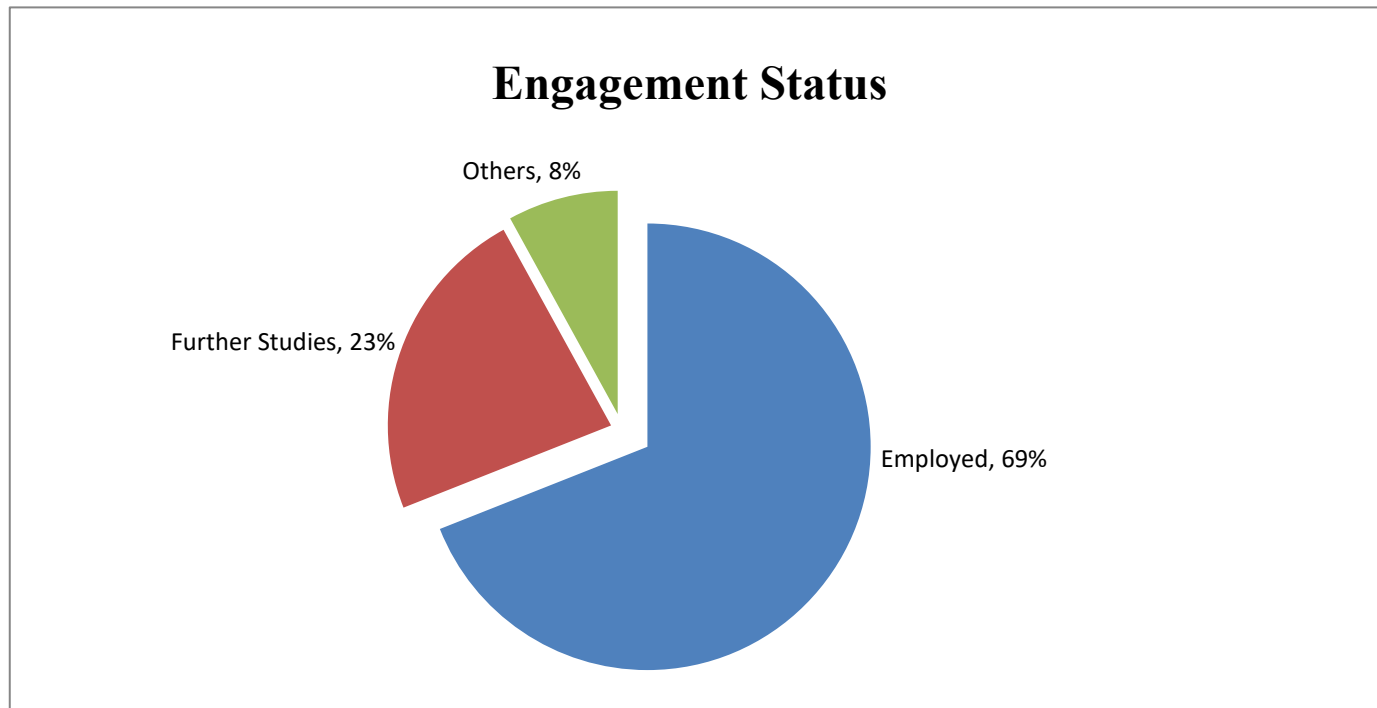

Graduate Employment Statistics of BEngECE 2022 Graduates

Cut-off date of the Survey: 31 December 2022