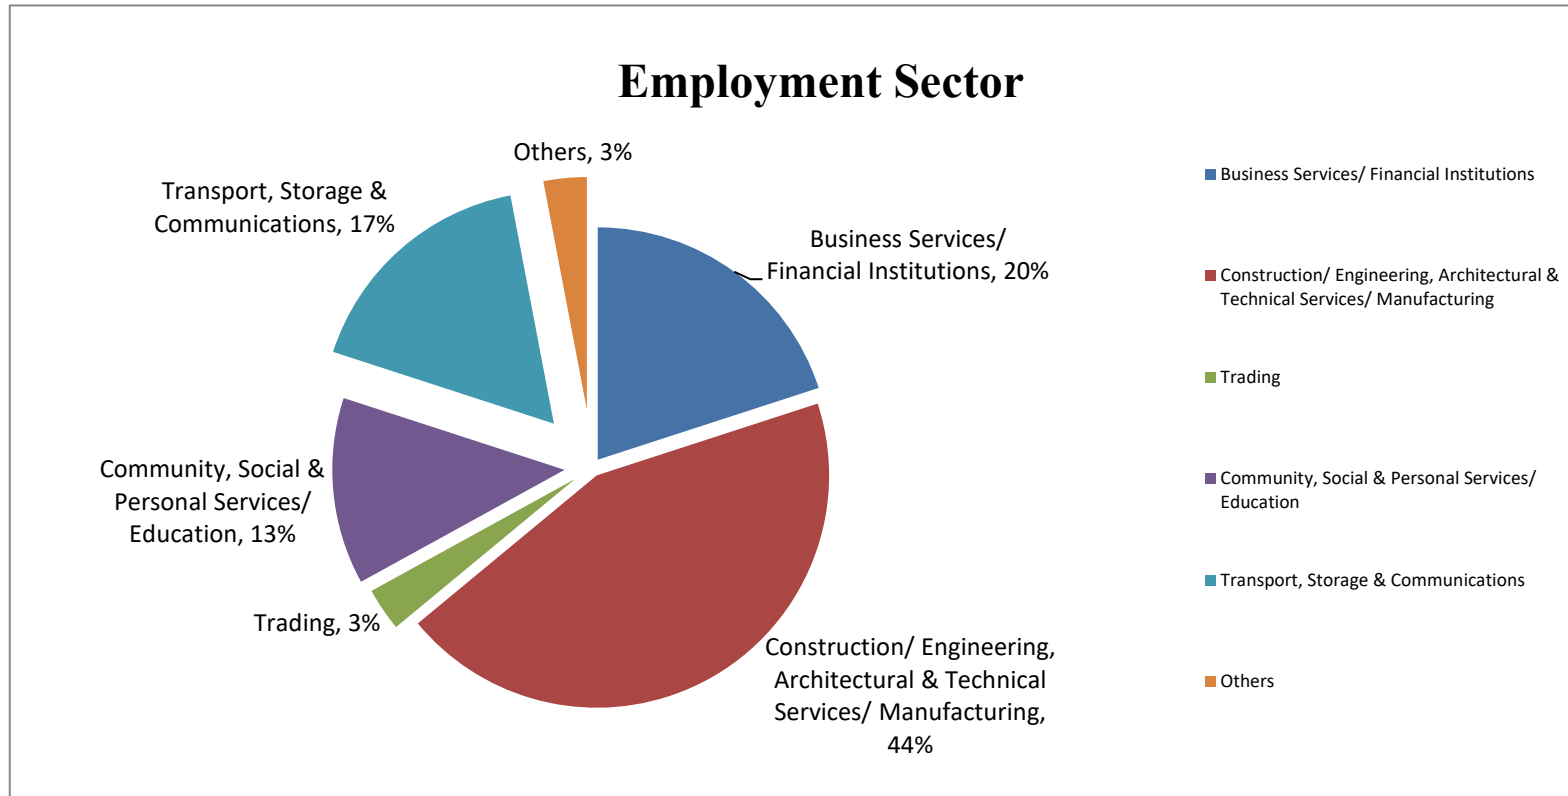

Graduate Employment Statistics of BEngECE 2022 Graduates

Cut-off date of the Survey: 31 December 2022