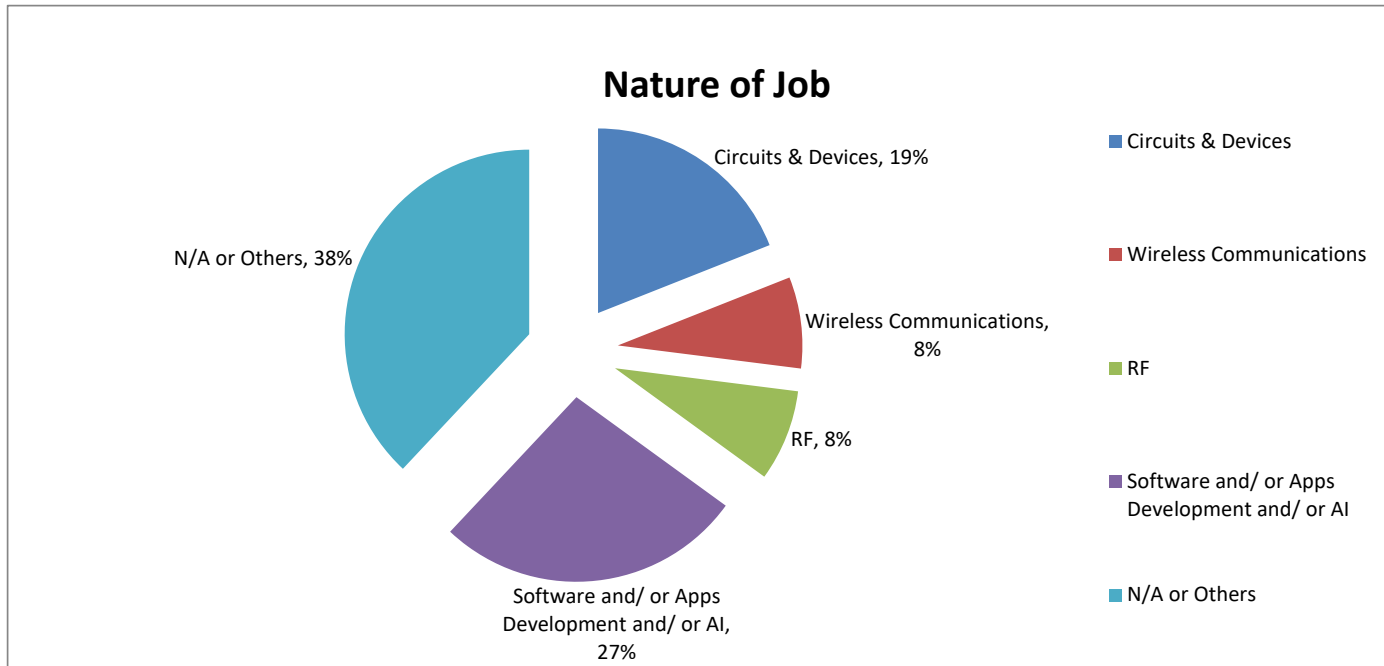

Graduate Employment Statistics of BEngECE 2022 Graduates

Remark: The statistics are extracted from Employment Survey of EE 2022 Graduates conducted by the Department of Electrical Engineering in November 2022.