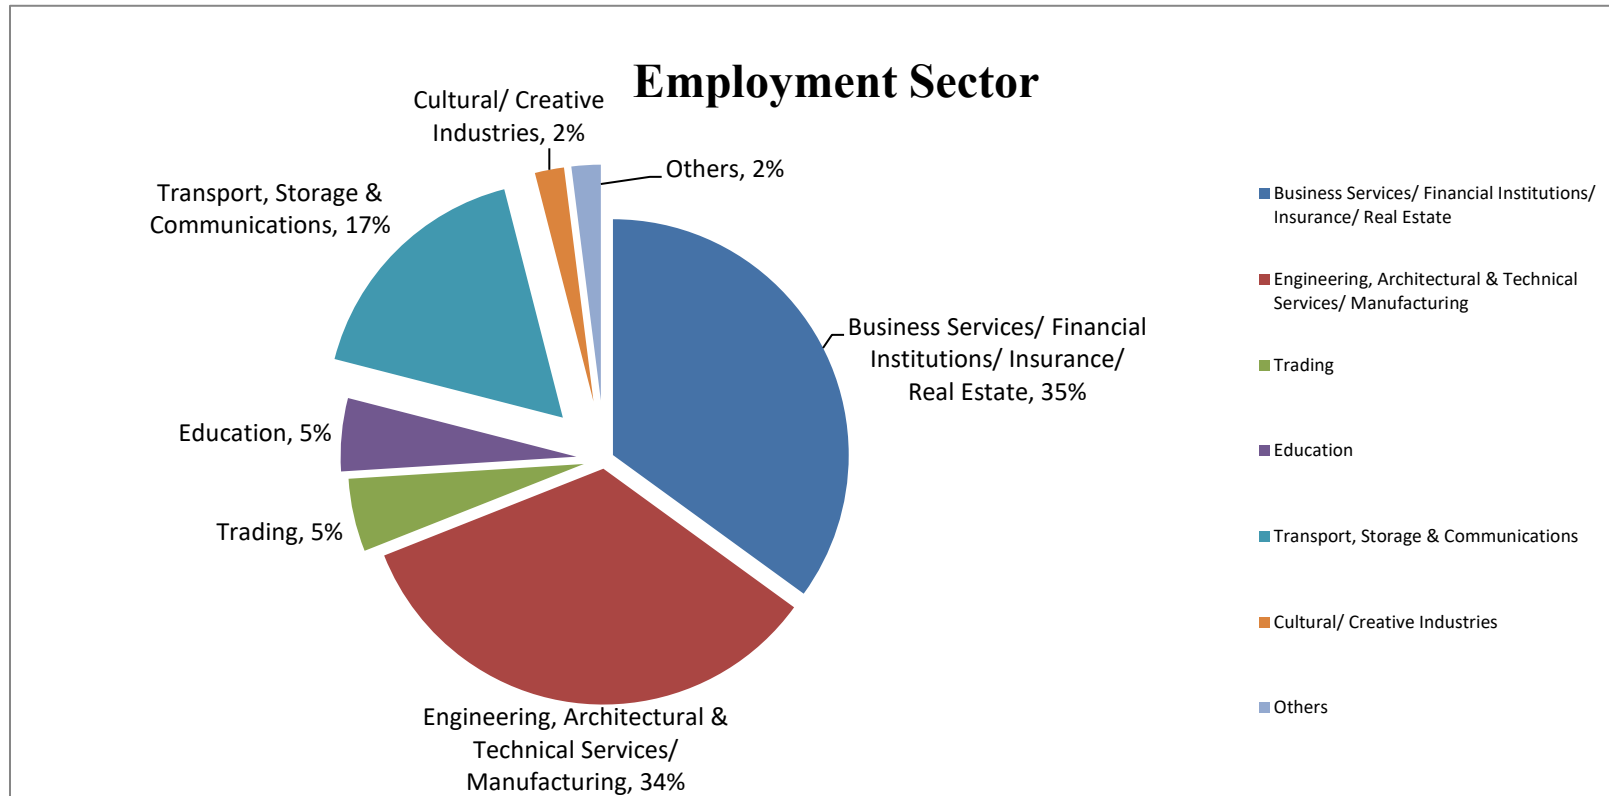

Graduate Employment Statistics of BEngIE 2022 Graduates

Cut-off date of the Survey: 31 December 2022