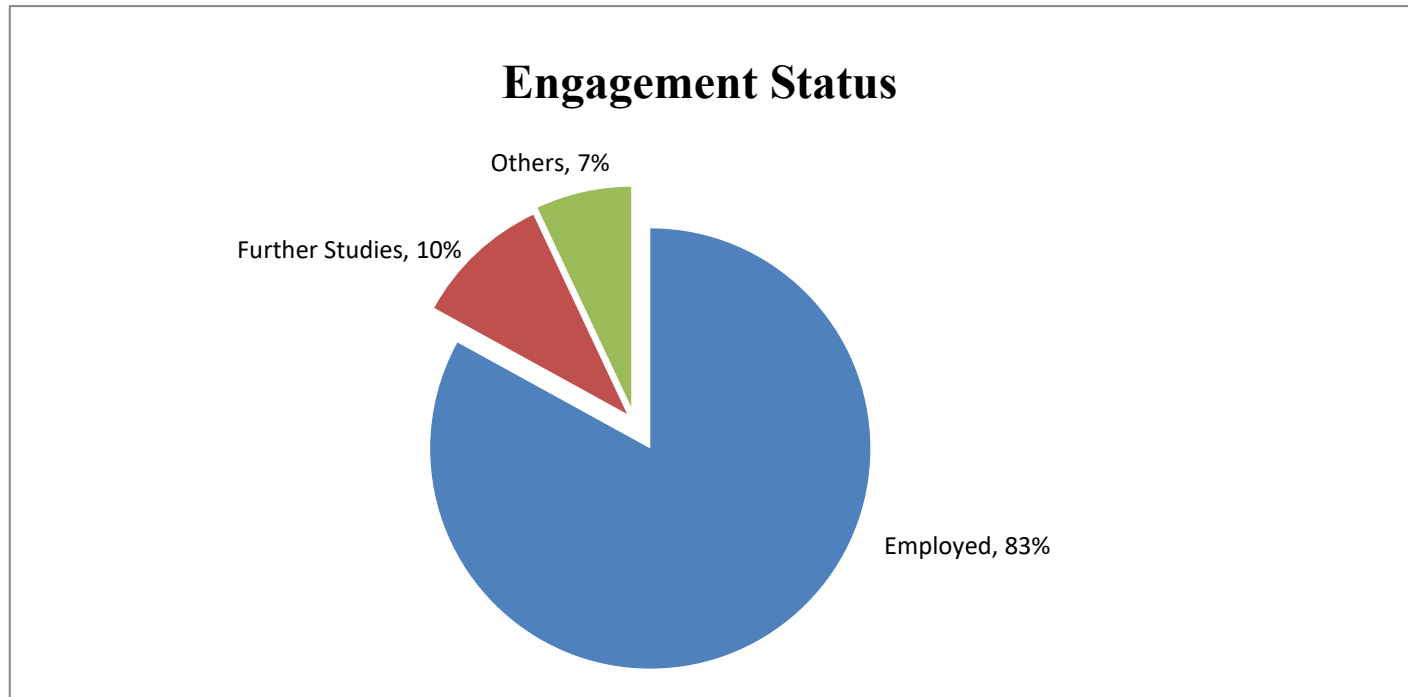

Graduate Employment Statistics of BEngIE 2022 Graduates

Cut-off date of the Survey: 31 December 2022