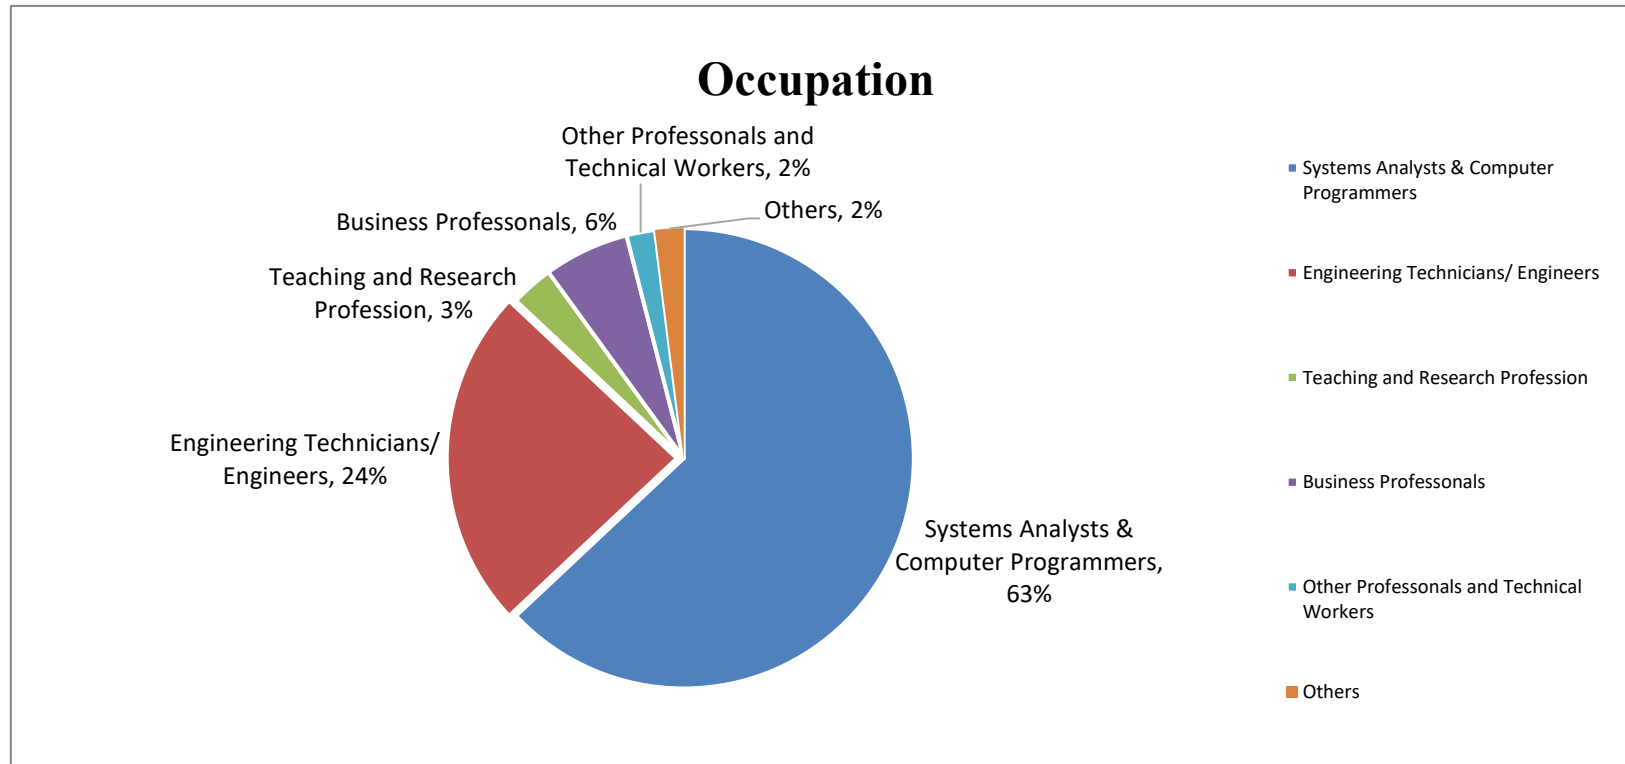

Graduate Employment Statistics of BEngIE 2022 Graduates

Cut-off date of the Survey: 31 December 2022