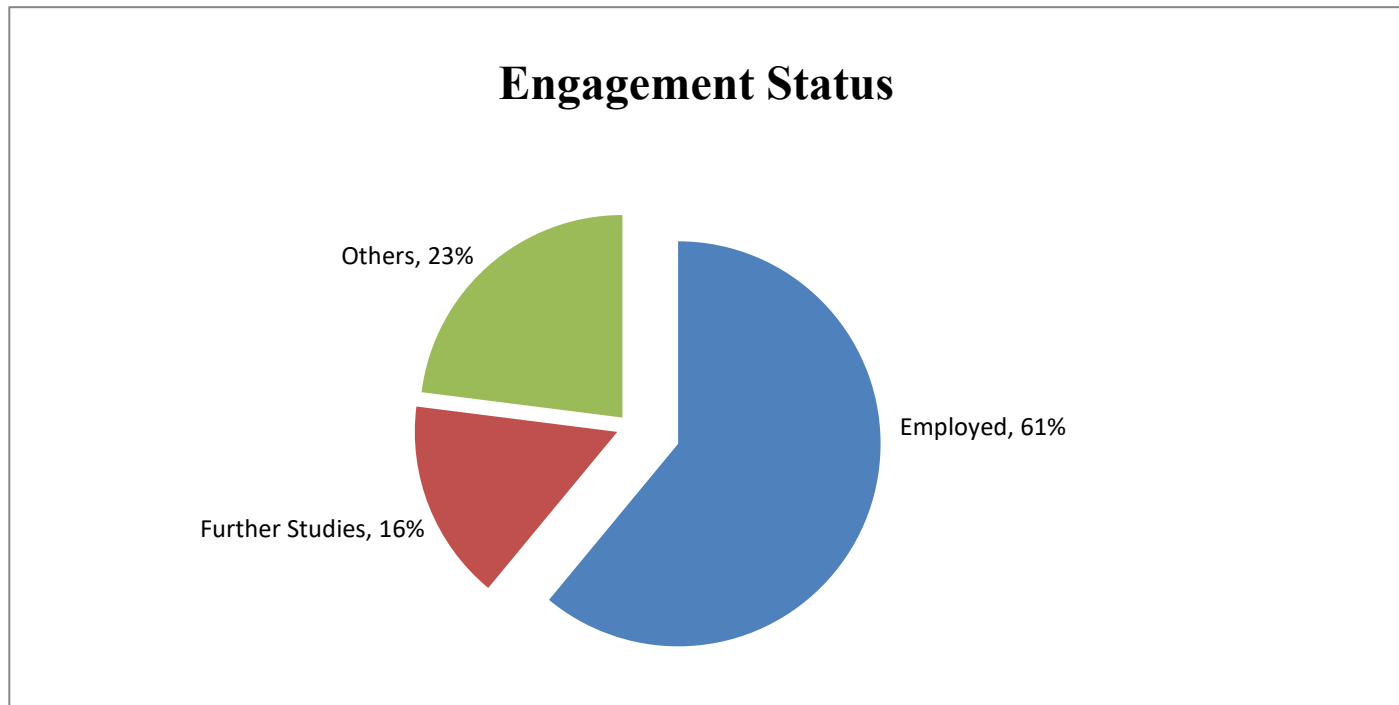

Graduate Employment Statistics of BEngCDE 2023 Graduates

Cut-off date of the Survey: 31 December 2023