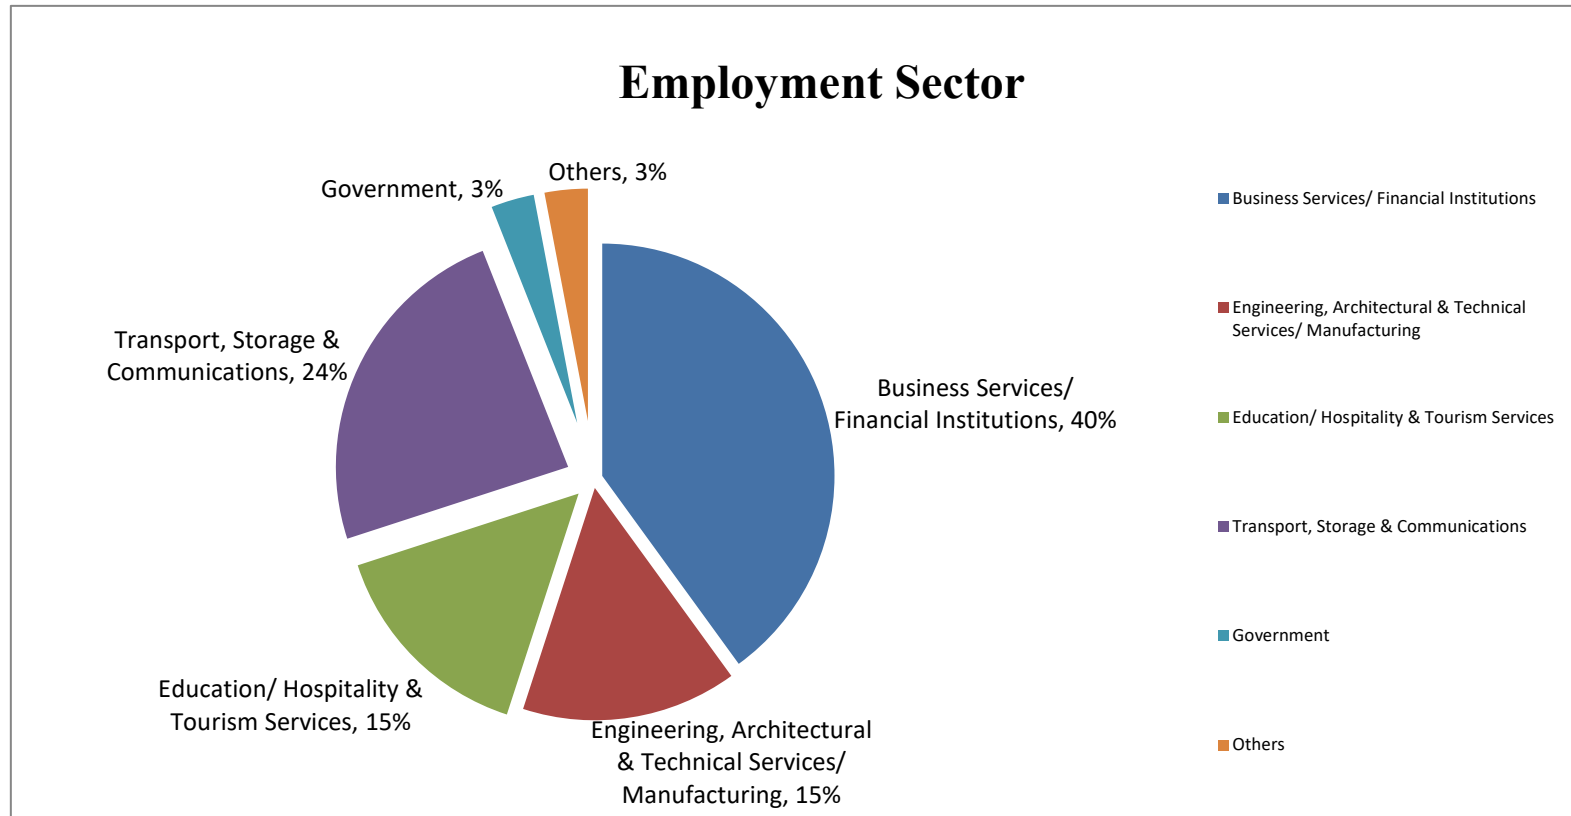

Graduate Employment Statistics of BEngCDE 2023 Graduates

Cut-off date of the Survey: 31 December 2023