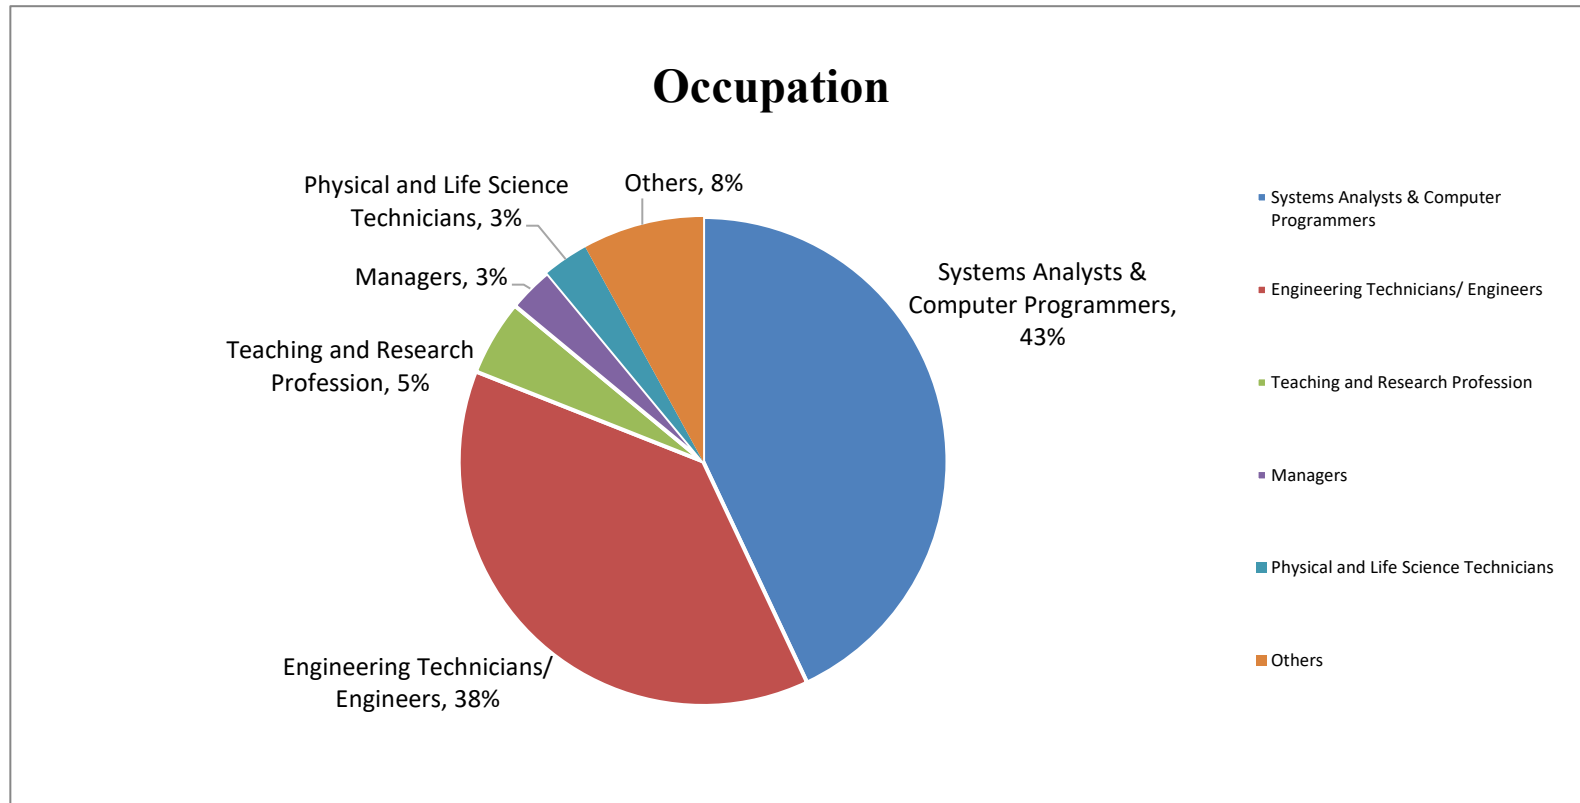

Graduate Employment Statistics of BEngCDE 2023 Graduates

Cut-off date of the Survey: 31 December 2023