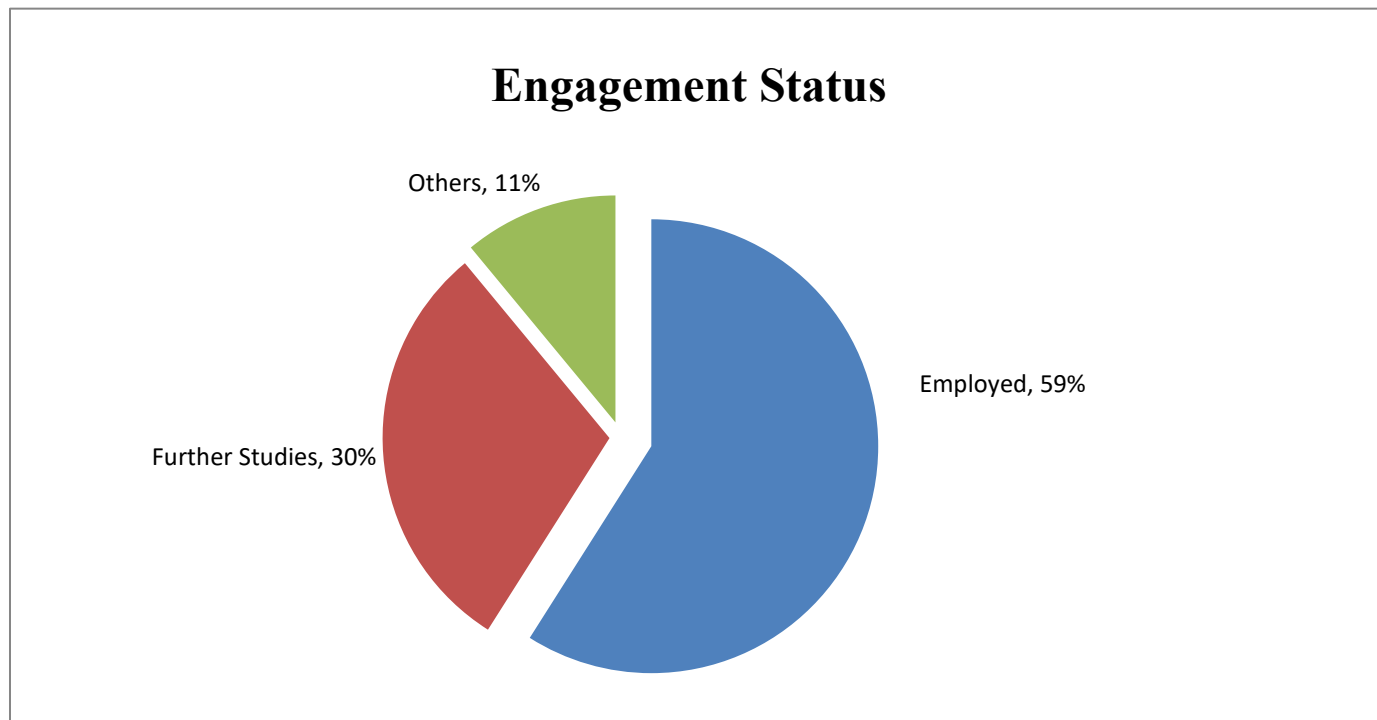

## Graduate Employment Statistics of BEngECE 2023 Graduates

*Cut-off date of the Survey: 31 December 2023*