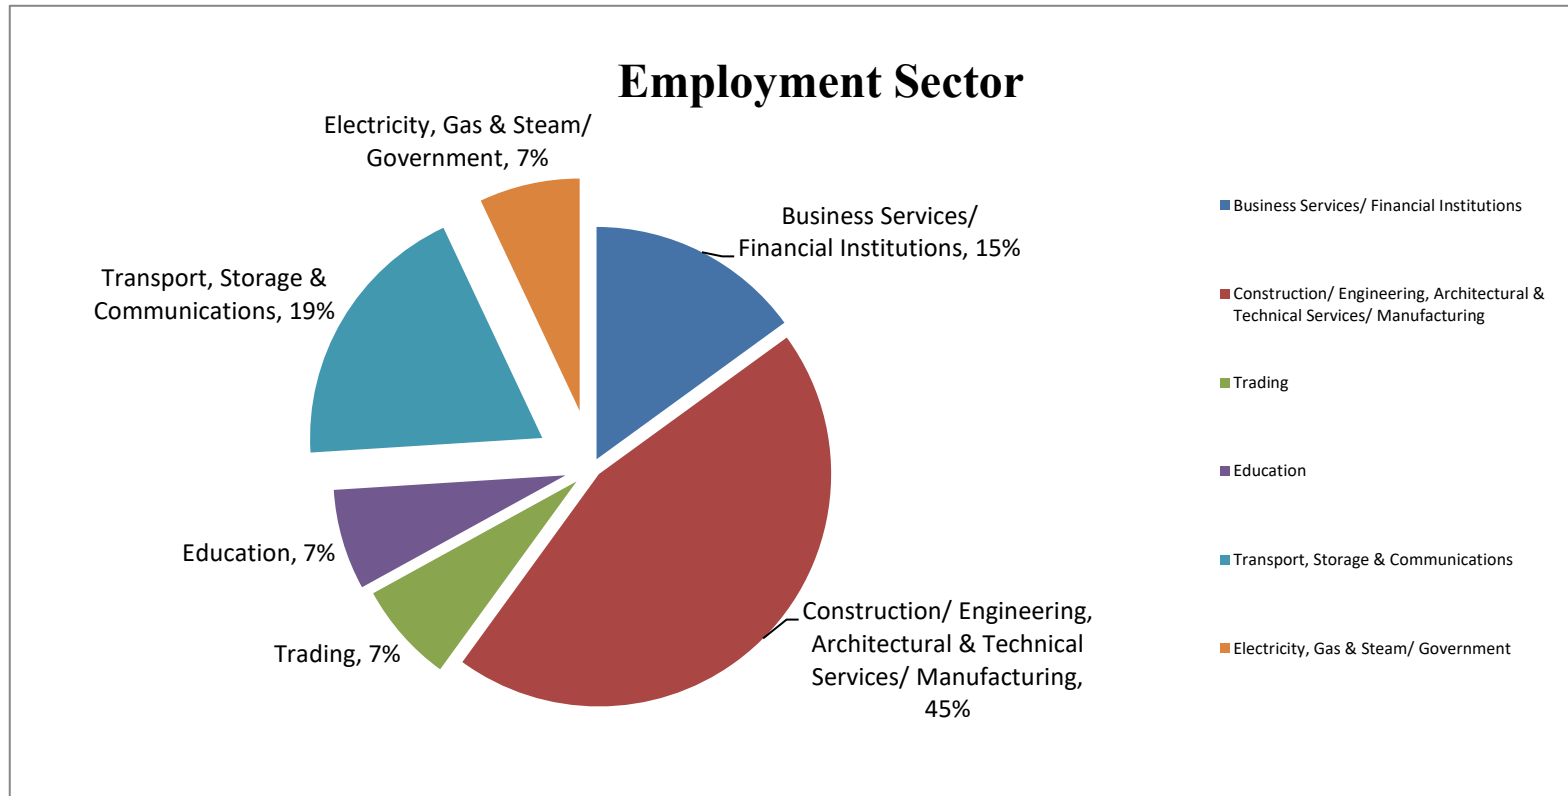

Graduate Employment Statistics of BEngECE 2023 Graduates

Cut-off date of the Survey: 31 December 2023