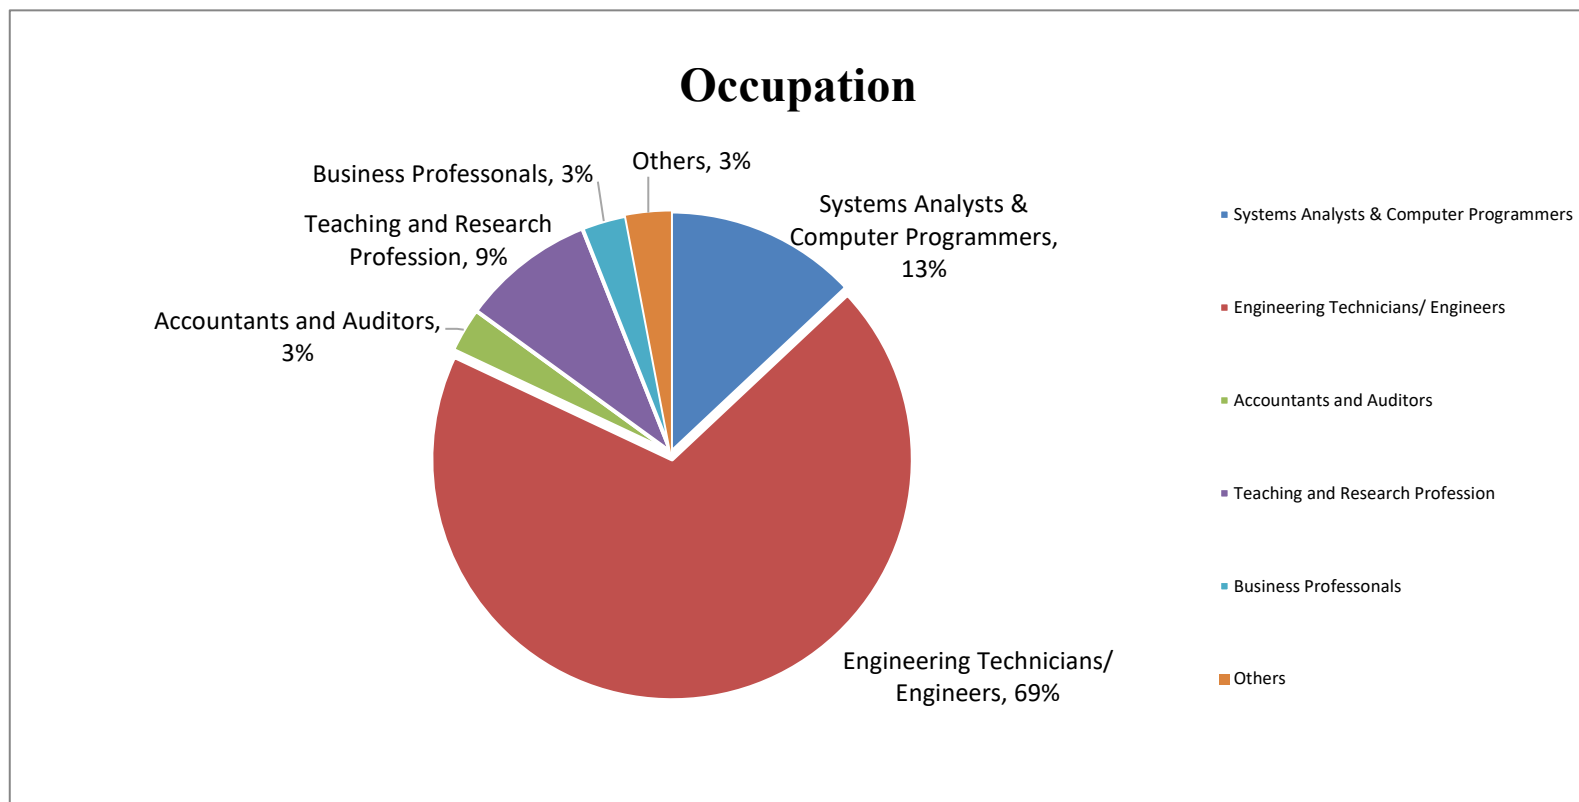

Graduate Employment Statistics of BEngECE 2023 Graduates

Cut-off date of the Survey: 31 December 2023